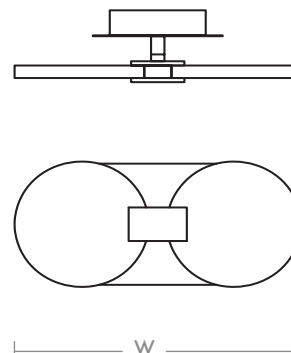

INPUT VOLTAGE 120-277V

DRIVER OUTPUT

DIMMING Triac dimming 10-100%

CONSTRUCTION Cold Rolled Steel, Glass

DIFFUSER Clear Sculptured Ice Acrylic Diffuser.

FINISHES -15 Black , -40 Aged Brass

MOUNTING Installs to a 4" octagonal junction box

STANDARDS cUL Damp Listed, ADA Compliant, Conforms to
UL STD 1598, Certified CAN/CSA STD C22.2 No 250.0.

DIMENSIONS

W: 13"
H: 6"
Ext: 3.5"
M.C: 3" From top of fixture

Order example for standard fixture:
3-5050-XX (x-xxx: LED Sequence # / -xx: Finish)