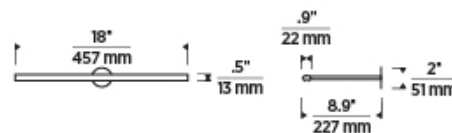

7400 Linder Avenue, Skokie, IL 60077
T 847.410.4400 | F 847.410.4500 | techlighting.com

PLURAL DOME 18 PICTURE LIGHT

VISUAL COMFORT & Co.

SPECIFICATIONS

PRIMARY MATERIAL	Aluminum or Brass
SHADE MATERIAL	Acrylic
NET WEIGHT	2.5 lbs
HEIGHT	0.5in
WIDTH	8.9in
LENGTH	18in
MIN. EXTENSION FROM WALL	8.9in
UP LIGHT / DOWN LIGHT / BOTH?	
WET LISTED	
DAMP LISTED	
DRY LISTED	
UP / DOWN	
HORIZONTAL / VERTICAL	
WALL / CEILING MOUNT	
GENERAL LISTING	ETL Listed
ADA COMPLIANT	
INCLUDES	