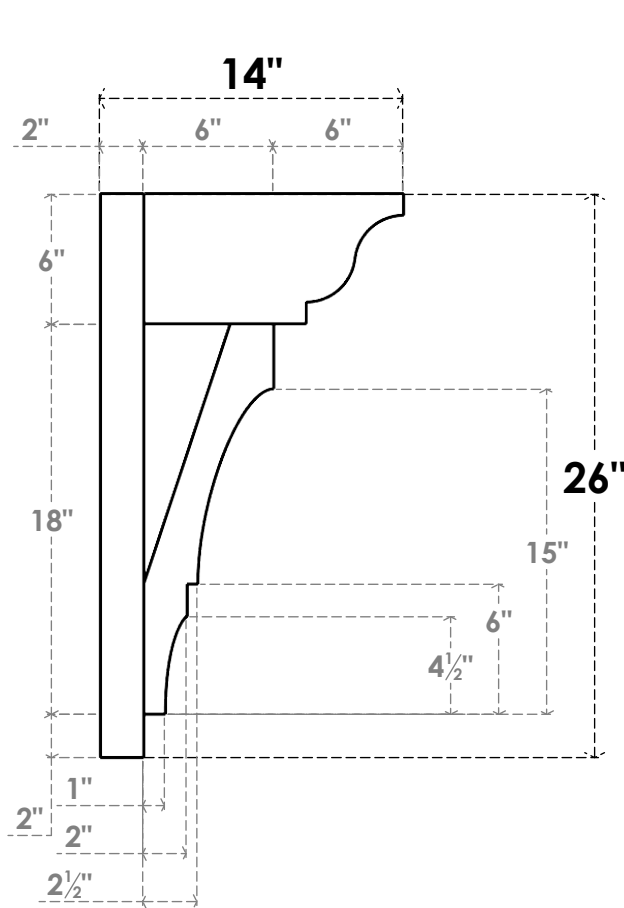

ITEM NUMBER: OUTUROC060X080X14000X26000X060X020X060BOA04RCPR

6"W TOP X 8"W BACK X 14"D X 26"H X 6"T TOP X 2"T BACK TIMBERTHANE ROUGH CEDAR BALBOA FAUX WOOD OPEN OUTLOOKER, TRADITIONAL TOP AND BLOCK BACK, 6"W CLOSED BRACE, PRIMED TAN

SIDE PROFILE

FRONT PROFILE

ISOMETRIC

GENERATED DATE : 07/05/2023

EKENA MILLWORK
2300 WEST MAIN ST.
CLARKSVILLE, TX 75426
TOLL FREE: 866-607-0453
WWW.EKENAMILLWORK.COM

NOTES

1. INSTALLATION TO BE COMPLETED IN ACCORDANCE WITH MANUFACTURER'S SPECIFICATIONS.
2. DRAWING MAY NOT BE TO SCALE
3. THIS DRAWING IS INTENDED FOR DESIGN AND PLANNING PURPOSES ONLY.
4. ALL INFORMATION CONTAINED HEREIN WAS CURRENT AT THE TIME OF DEVELOPMENT BUT MUST BE REVIEWED AND APPROVED BY THE PRODUCT MANUFACTURER TO BE CONSIDERED ACCURATE.
5. TIMBERTHANE ARCHITECTURAL PRODUCTS ARE MADE FROM HIGH DENSITY URETHANE AND COME FACTORY PRIMED