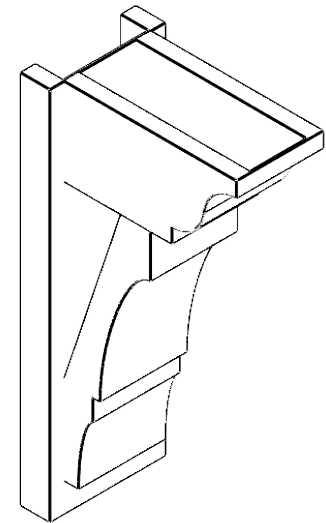

ITEM NUMBER: OUTUROC060X080X14000X26000X060X020X060BOA04RCPR

6"W TOP X 8"W BACK X 14"D X 26"H X 6"T TOP X 2"T BACK TIMBERTHANE ROUGH CEDAR BALBOA FAUX WOOD OPEN OUTLOOKER, TRADITIONAL TOP AND BLOCK BACK, 6"W CLOSED BRACE, PRIMED TAN

SIDE PROFILE

FRONT PROFILE

ISOMETRIC

GENERATED DATE : 07/05/2023

EKENA MILLWORK
2300 WEST MAIN ST.
CLARKSVILLE, TX 75426
TOLL FREE: 866-607-0453
WWW.EKENAMILLWORK.COM

NOTES

1. INSTALLATION TO BE COMPLETED IN ACCORDANCE WITH MANUFACTURER'S SPECIFICATIONS.
2. DRAWING MAY NOT BE TO SCALE
3. THIS DRAWING IS INTENDED FOR DESIGN AND PLANNING PURPOSES ONLY.
4. ALL INFORMATION CONTAINED HEREIN WAS CURRENT AT THE TIME OF DEVELOPMENT BUT MUST BE REVIEWED AND APPROVED BY THE PRODUCT MANUFACTURER TO BE CONSIDERED ACCURATE.
5. TIMBERTHANE ARCHITECTURAL PRODUCTS ARE MADE FROM HIGH DENSITY URETHANE AND COME FACTORY PRIMED