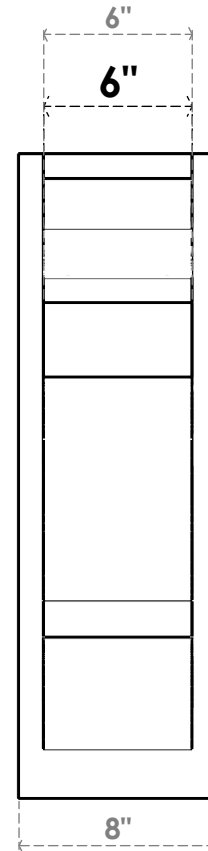

ITEM NUMBER: OUTUROC060X080X14000X26000X060X020X060BOA04RCPR

6"W TOP X 8"W BACK X 14"D X 26"H X 6"T TOP X 2"T BACK TIMBERTHANE ROUGH CEDAR BALBOA FAUX WOOD OPEN OUTLOOKER, TRADITIONAL TOP AND BLOCK BACK, 6"W CLOSED BRACE, PRIMED TAN

SIDE PROFILE

FRONT PROFILE

ISOMETRIC

GENERATED DATE : 07/05/2023

EKENA MILLWORK
2300 WEST MAIN ST.
CLARKSVILLE, TX 75426
TOLL FREE: 866-607-0453
WWW.EKENAMILLWORK.COM

NOTES

1. INSTALLATION TO BE COMPLETED IN ACCORDANCE WITH MANUFACTURER'S SPECIFICATIONS.
2. DRAWING MAY NOT BE TO SCALE
3. THIS DRAWING IS INTENDED FOR DESIGN AND PLANNING PURPOSES ONLY.
4. ALL INFORMATION CONTAINED HEREIN WAS CURRENT AT THE TIME OF DEVELOPMENT BUT MUST BE REVIEWED AND APPROVED BY THE PRODUCT MANUFACTURER TO BE CONSIDERED ACCURATE.
5. TIMBERTHANE ARCHITECTURAL PRODUCTS ARE MADE FROM HIGH DENSITY URETHANE AND COME FACTORY PRIMED