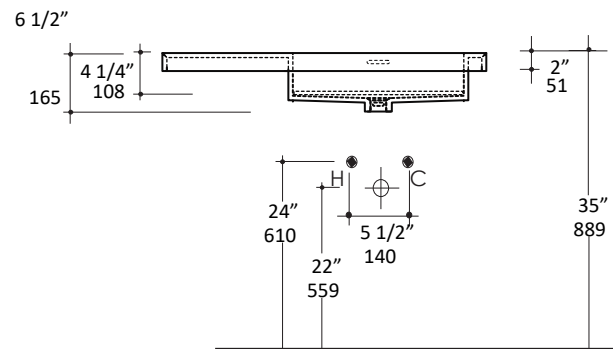

### Specifications:

<b>Installation:</b>	Vanity-top or drop-in
<b>Exterior Dimensions:</b>	36" w x 21" d x 6 1/2" h
<b>Material:</b>	Solid surface
<b>Weight:</b>	Matte white - 48 lbs Gloss white - 52 lbs
<b>Overflow:</b>	Yes
<b>Finishes:</b>	M - Matte white G - Gloss white
<b>Faucet Holes:</b>	00 - no hole 01 - one centered hole 02 - two hole - center and right, 4" spread 03 - three hole, 8" spread
<b>Cutout size:</b>	21" x 19" (template available upon request)
<b>Vanity Base Size:</b>	35" x 20 1/2" (template available upon request)
<b>Faucet Hole Size:</b>	Ø 1 3/8"
<b>Drain Hole Size:</b>	Ø 1 3/4"

LACAVA reserves the right to revise any dimension or information on this sheet without notice. Dimensions are nominal and may vary within an industry accepted tolerance of 1/4". Drawings provided herein are meant to give the user an idea of the product and are not made to scale.