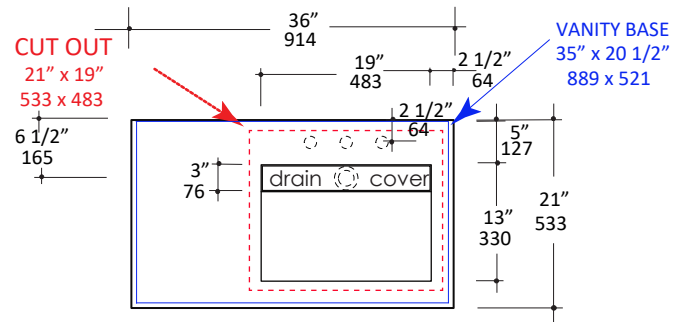

### Specifications:

<b>Installation:</b>	Vanity-top or drop-in
<b>Exterior Dimensions:</b>	36" w x 21" d x 6 1/2" h
<b>Material:</b>	Solid surface
<b>Weight:</b>	Matte white - 48 lbs Gloss white - 52 lbs
<b>Overflow:</b>	Yes
<b>Finishes:</b>	M - Matte white G - Gloss white
<b>Faucet Holes:</b>	00 - no hole 01 - one centered hole 02 - two hole - center and right, 4" spread 03 - three hole, 8" spread
<b>Cutout size:</b>	21" x 19" (template available upon request)
<b>Vanity Base Size:</b>	35" x 20 1/2" (template available upon request)
<b>Faucet Hole Size:</b>	Ø 1 3/8"
<b>Drain Hole Size:</b>	Ø 1 3/4"

### Recommended Items:

- Furniture
  - KUB-W-36L/KUB-W-36R - Wall-mount under-counter vanity without metal trims; one large drawer and two small drawers
  - KUB-W-36B - Wall-mount under-counter vanity without metal trims; two drawers with plumbing notch in back
  - KUB-LEG - Set of optional metal frame for vanity
  - BKS - 6" Backsplash G - gloss, M - matte
- American grid drain with overflow
  - 7100-18OF

LACAVA reserves the right to revise any dimension or information on this sheet without notice. Dimensions are nominal and may vary within an industry accepted tolerance of 1/4". Drawings provided herein are meant to give the user an idea of the product and are not made to scale.