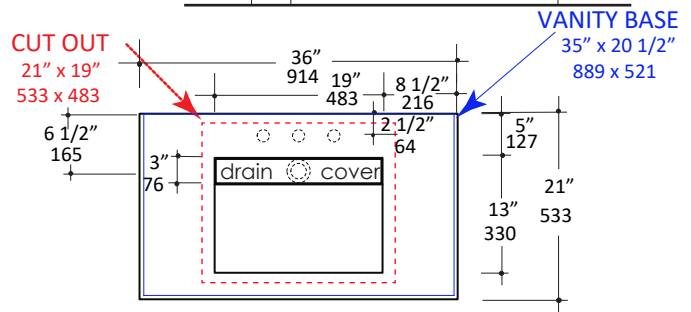

### Specifications:

<b>Installation:</b>	Vanity-top or drop-in
<b>Exterior Dimensions:</b>	36" w x 21" d x 6 1/2" h
<b>Material:</b>	Solid surface
<b>Weight:</b>	Matte white - 48 lbs Gloss white - 52 lbs
<b>Overflow:</b>	Yes
<b>Finishes:</b>	M - Matte white G - Gloss white
<b>Faucet Holes:</b>	00 - no hole 01 - one centered hole 02 - two hole - center and right, 4" spread 03 - three hole, 8" spread
<b>Cutout size:</b>	21" x 19" (template available upon request)
<b>Vanity Base Size:</b>	35" x 20 1/2" (template available upon request)
<b>Faucet Hole Size:</b>	Ø 1 3/8"
<b>Drain Hole Size:</b>	Ø 1 3/4"

LACAVA reserves the right to revise any dimension or information on this sheet without notice. Dimensions are nominal and may vary within an industry accepted tolerance of 1/4". Drawings provided herein are meant to give the user an idea of the product and are not made to scale.