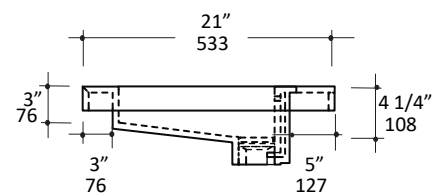

### Specifications:

<b>Installation:</b>	Vanity-top or drop-in
<b>Exterior Dimensions:</b>	36" w x 21" d x 6 1/2" h
<b>Material:</b>	Solid surface
<b>Weight:</b>	Matte white - 48 lbs Gloss white - 52 lbs
<b>Overflow:</b>	Yes
<b>Finishes:</b>	M - Matte white G - Gloss white
<b>Faucet Holes:</b>	00 - no hole 01 - one centered hole 02 - two hole - center and right, 4" spread 03 - three hole, 8" spread
<b>Cutout size:</b>	21" x 19" (template available upon request)
<b>Vanity Base Size:</b>	35" x 20 1/2" (template available upon request)
<b>Faucet Hole Size:</b>	Ø 1 3/8"
<b>Drain Hole Size:</b>	Ø 1 3/4"

LACAVA reserves the right to revise any dimension or information on this sheet without notice. Dimensions are nominal and may vary within an industry accepted tolerance of 1/4". Drawings provided herein are meant to give the user an idea of the product and are not made to scale.