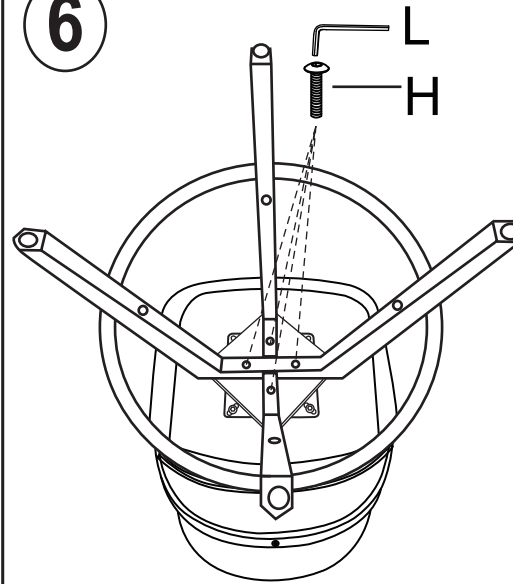

Installation & Assembly

A*1 	B*1 	C*1 	D*1 	E*1 	F*1 	
G*1+1  M6X35mm	H*8+1  M6X45mm	I*2+1  M6X25mm	J*2+1  M6X20mm	K*2+1  Rubber Washer	L*1  M6	M*1  SPARE FOOT NAIL

1

2

3

4

5

6

7

Note: adjust the foot nails to make the chair balance.