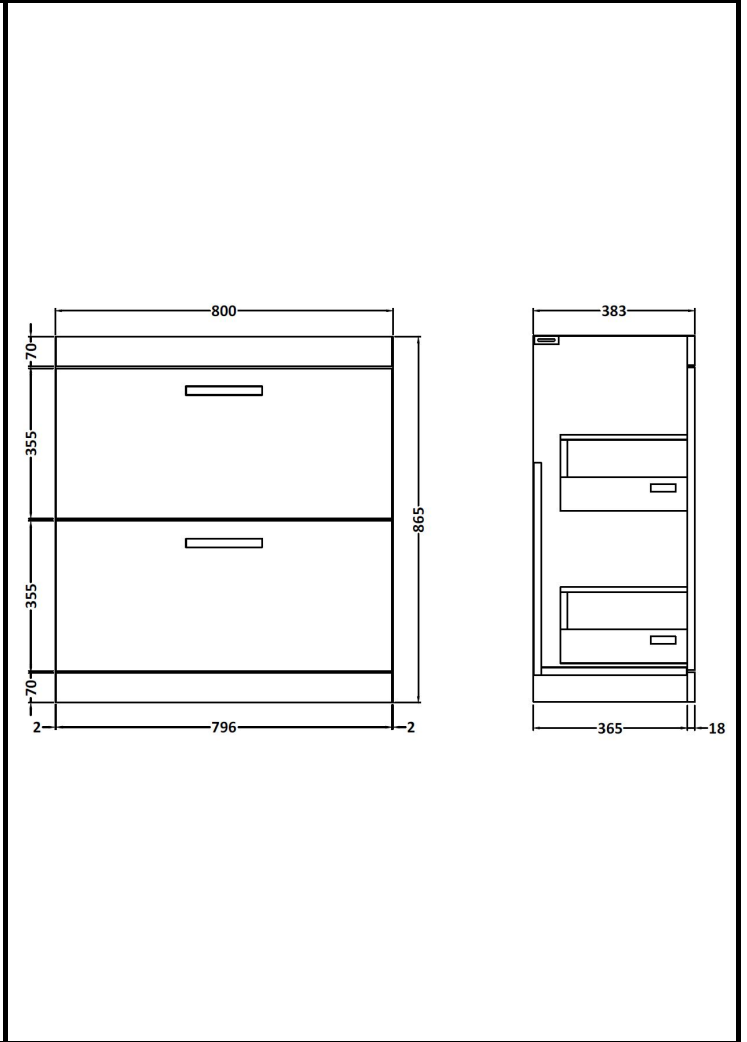

CUSTOMER DATA SHEET

DESCRIPTION: 800 Fs 2-Drawer Vanity With Basin A

CUSTOMER DATA SHEET - FURNITURE

DESCRIPTION: 800 Floor Standing 2-Drawer Basin Unit

PRODUCT DIMENSIONS

Height (mm)	Width (mm)	Depth (mm)	Nett Wgt Kg
865	800	383	38

PACKAGING DIMENSIONS

Height (mm)	Width (mm)	Depth (mm)	Gross Wgt Kg
405	820	885	38

PACKAGING DATA

Box Colour	Brown Cardboard Box		
Box Qty	1	Label Colour	White Label
Label Size	100 x 50	Label Qty	2

OUTER BOX DIMENSIONS (If Applicable)

CUSTOMER DATA SHEET - CERAMICS

DESCRIPTION: 800 Mid Edged Basin 1 Th

PRODUCT DIMENSIONS

Height (mm)	Width (mm)	Depth (mm)	Nett Wgt Kg
180	810	390	15

PACKAGING DIMENSIONS

Height (mm)	Width (mm)	Depth (mm)	Gross Wgt Kg
210	410	830	15

PACKAGING DATA

Box Colour	Brown Cardboard Box		
Box Qty	1	Label Colour	White Label
Label Size	100 x 50	Label Qty	2

OUTER BOX DIMENSIONS (If Applicable)

Height (mm)	Width (mm)	Depth (mm)	Gross Wgt Kg

PRODUCT DETAILS