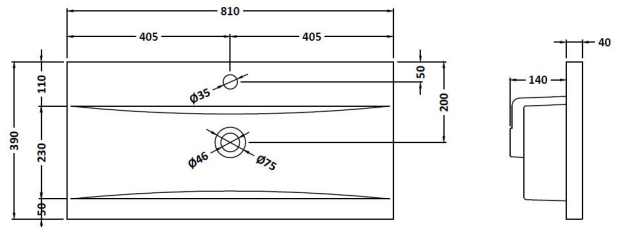

CUSTOMER DATA SHEET

DESCRIPTION: 800 Fs 2-Drawer Vanity With Basin A

CUSTOMER DATA SHEET - FURNITURE

DESCRIPTION: 800 Floor Standing 2-Drawer Basin Unit

PRODUCT DIMENSIONS

Height (mm)	Width (mm)	Depth (mm)	Nett Wgt Kg
865	800	383	38

PACKAGING DIMENSIONS

Height (mm)	Width (mm)	Depth (mm)	Gross Wgt Kg
405	820	885	38

PACKAGING DATA

Box Colour	Brown Cardboard Box		
Box Qty	1	Label Colour	White Label
Label Size	100 x 50	Label Qty	2

OUTER BOX DIMENSIONS (If Applicable)

Height (mm)	Width (mm)	Depth (mm)	Gross Wgt Kg

PRODUCT DETAILS

Country of Origin	United Kingdom
Fitting Instruction	No
Constr' Method	Cam & Wood Dowel
Cabinet Finish	MFC Smooth Matt
Cab Thickness (mm)	18
Drawer Included	Yes
No of Shelves	0
Hinge Inc'	Not Applicable
Fixings Inc'	Yes
Handle Inc'	Yes, Supplied
Handle Type	Strap

CUSTOMER DATA SHEET - CERAMICS

DESCRIPTION: 800 Mid Edged Basin 1 Th

PRODUCT DIMENSIONS

Height (mm)	Width (mm)	Depth (mm)	Nett Wgt Kg
180	810	390	15

PACKAGING DIMENSIONS

Height (mm)	Width (mm)	Depth (mm)	Gross Wgt Kg
210	410	830	15