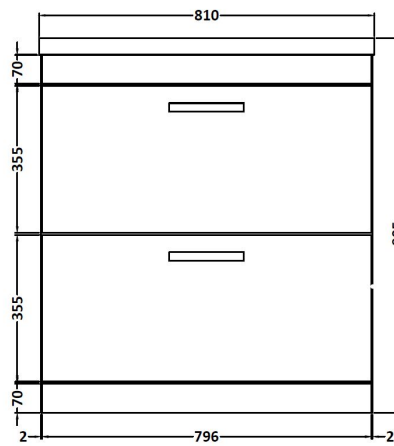

CUSTOMER DATA SHEET

DESCRIPTION: 800 Fs 2-Drawer Vanity With Basin A

CUSTOMER DATA SHEET - FURNITURE

DESCRIPTION: 800 Floor Standing 2-Drawer Basin Unit

PRODUCT DIMENSIONS

Height (mm)	Width (mm)	Depth (mm)	Nett Wgt Kg
865	800	383	38

PACKAGING DIMENSIONS

Height (mm)	Width (mm)	Depth (mm)	Gross Wgt Kg
405	820	885	38

PACKAGING DATA

Box Colour	Brown Cardboard Box		
Box Qty	1	Label Colour	White Label
Label Size	100 x 50	Label Qty	2

OUTER BOX DIMENSIONS (If Applicable)

CUSTOMER DATA SHEET - CERAMICS

DESCRIPTION: 800 Mid Edged Basin 1 Th

PRODUCT DIMENSIONS

Height (mm)	Width (mm)	Depth (mm)	Nett Wgt Kg
180	810	390	15

PACKAGING DIMENSIONS

Height (mm)	Width (mm)	Depth (mm)	Gross Wgt Kg
210	410	830	15

PACKAGING DATA

Box Colour	Brown Cardboard Box		
Box Qty	1	Label Colour	White Label
Label Size	100 x 50	Label Qty	2

OUTER BOX DIMENSIONS (If Applicable)

Height (mm)	Width (mm)	Depth (mm)	Gross Wgt Kg

PRODUCT DETAILS