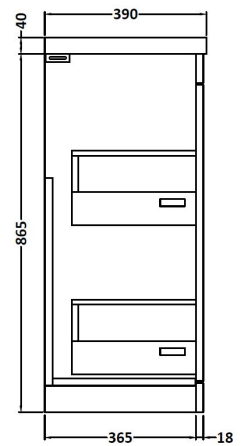

CUSTOMER DATA SHEET

DESCRIPTION: 800 Fs 2-Drawer Vanity With Basin A

CUSTOMER DATA SHEET - FURNITURE

DESCRIPTION: 800 Floor Standing 2-Drawer Basin Unit

PRODUCT DIMENSIONS

Height (mm)	Width (mm)	Depth (mm)	Nett Wgt Kg
865	800	383	38

PACKAGING DIMENSIONS

Height (mm)	Width (mm)	Depth (mm)	Gross Wgt Kg
405	820	885	38

PACKAGING DATA

Box Colour	Brown Cardboard Box		
Box Qty	1	Label Colour	White Label
Label Size	100 x 50	Label Qty	2

OUTER BOX DIMENSIONS (If Applicable)

Height (mm)	Width (mm)	Depth (mm)	Gross Wgt Kg

PRODUCT DETAILS

Country of Origin	United Kingdom
Fitting Instruction	No
Constr' Method	Cam & Wood Dowel
Cabinet Finish	MFC Smooth Matt
Cab Thickness (mm)	18
Drawer Included	Yes
No of Shelves	0
Hinge Inc'	Not Applicable
Fixings Inc'	Yes
Handle Inc'	Yes, Supplied
Handle Type	Strap

CUSTOMER DATA SHEET - CERAMICS

DESCRIPTION: 800 Mid Edged Basin 1 Th

PRODUCT DIMENSIONS

Height (mm)	Width (mm)	Depth (mm)	Nett Wgt Kg
180	810	390	15

PACKAGING DIMENSIONS

Height (mm)	Width (mm)	Depth (mm)	Gross Wgt Kg
210	410	830	15