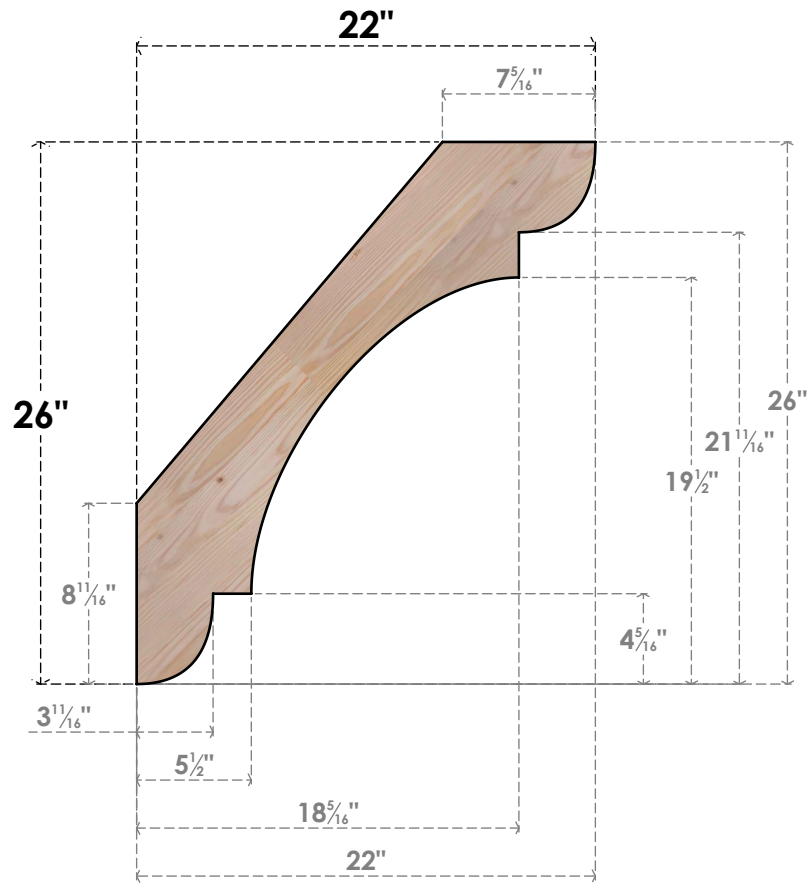

BRC06X22X26OLY00SDF

5 1/2"W X 22"D X 26"H OLYMPIC SMOOTH BRACE, DOUGLAS FIR

SIDE

FRONT

EKENA MILLWORK
 2300 WEST MAIN ST.
 CLARKSVILLE, TX 75426
 TOLL FREE: 866-607-0453
 WWW.EKENAMILLWORK.COM

NOTES

1. INSTALLATION TO BE COMPLETED IN ACCORDANCE WITH MANUFACTURER'S SPECIFICATIONS.
2. DRAWING MAY NOT BE TO SCALE
3. THIS DRAWING IS INTENDED FOR DESIGN AND PLANNING PURPOSES ONLY.
4. ALL INFORMATION CONTAINED HEREIN WAS CURRENT AT THE TIME OF DEVELOPMENT BUT MUST BE REVIEWED AND APPROVED BY THE PRODUCT MANUFACTURER TO BE CONSIDERED ACCURATE.
5. PRODUCTS ARE NOT KILN DRIED. THIS ITEM IS UNIQUE AND WILL CONTAIN THE NATURAL VARIATIONS THAT THE WOOD SPECIES OFFERS. THIS MAY RESULT IN VARIATIONS UP TO 1/4"