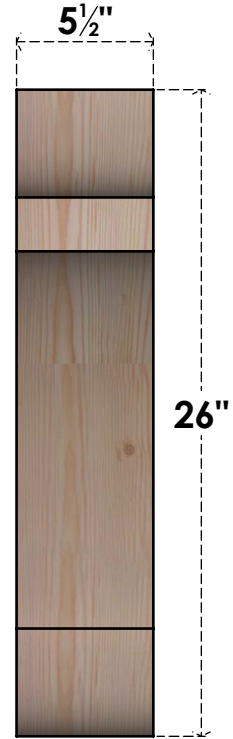

BRC06X22X26OLY00SDF

5 1/2"W X 22"D X 26"H OLYMPIC SMOOTH BRACE, DOUGLAS FIR

SIDE

FRONT

EKENA MILLWORK
 2300 WEST MAIN ST.
 CLARKSVILLE, TX 75426
 TOLL FREE: 866-607-0453
 WWW.EKENAMILLWORK.COM

NOTES

1. INSTALLATION TO BE COMPLETED IN ACCORDANCE WITH MANUFACTURER'S SPECIFICATIONS.
2. DRAWING MAY NOT BE TO SCALE
3. THIS DRAWING IS INTENDED FOR DESIGN AND PLANNING PURPOSES ONLY.
4. ALL INFORMATION CONTAINED HEREIN WAS CURRENT AT THE TIME OF DEVELOPMENT BUT MUST BE REVIEWED AND APPROVED BY THE PRODUCT MANUFACTURER TO BE CONSIDERED ACCURATE.
5. PRODUCTS ARE NOT KILN DRIED. THIS ITEM IS UNIQUE AND WILL CONTAIN THE NATURAL VARIATIONS THAT THE WOOD SPECIES OFFERS. THIS MAY RESULT IN VARIATIONS UP TO 1/4"