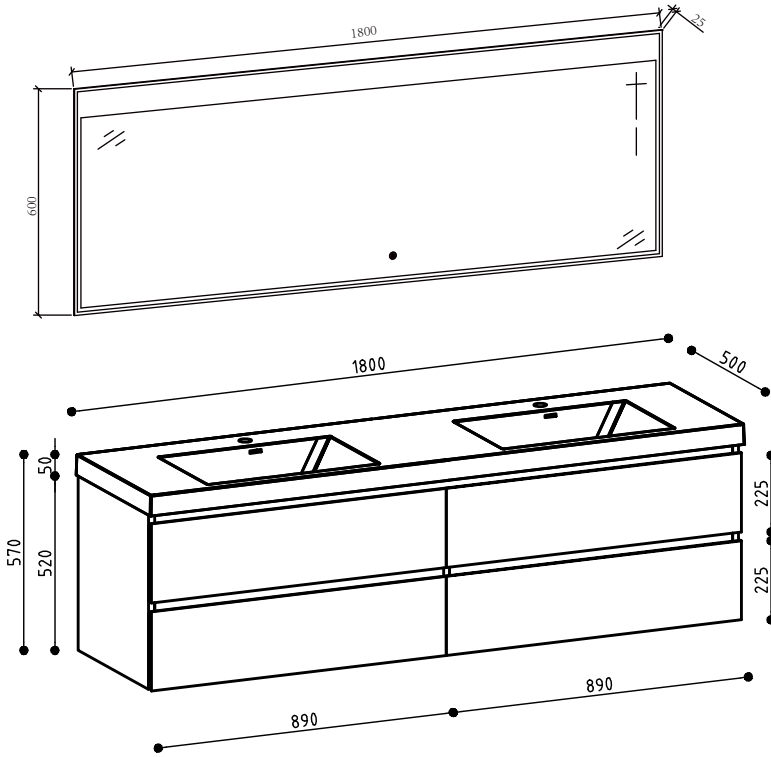

Angela-1800 A12-1800

Cabinet :

(CCM011-900)*2
894*475*520mm*2 (W*D*H)
GW :63.38kg NW:58.22kg CBM:0.558m³

Basin:

(BBG003-1500W)
1800*500*175mm (W*D*H)
GW :42g NW:39.4kg CBM:0.237m³

Mirror :

(MMZL04-1800)
1800*30*800mm (W*D*H)
GW :18.5kg NW:15.6kg CBM:0.16m³