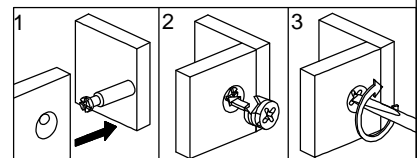

Assembly Steps(EN) / Montageschritte(DE)

STEP 15

D x 30PCS

STEP 16

x6

	A x 30PCS
	B x 30PCS
	C x 12PCS
	E x 12PCS
	F x 12PCS