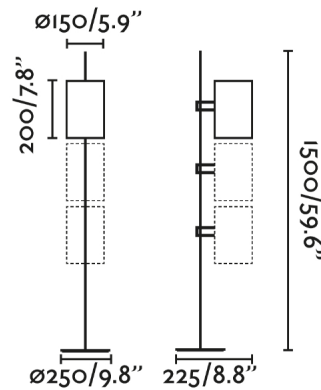

Floor lamp with a cylindrical shape in beige finish designed by Faro Lab . A unique design to give a modern touch to any space. Allows the light to be directed more firmly. Black structure.

General characteristics

Fixation	Floor
voltage	120V
Hertz	60Hz
Cable length	0.03 ft
Switch type	On/Off
Max. Power	15W

Material

Body/Structure	Steel
Screen	Steel

Finish

Body/Structure	Matt Black
Screen	Beige
Location	Dry locations only
US Certification	Portátiles ETLus