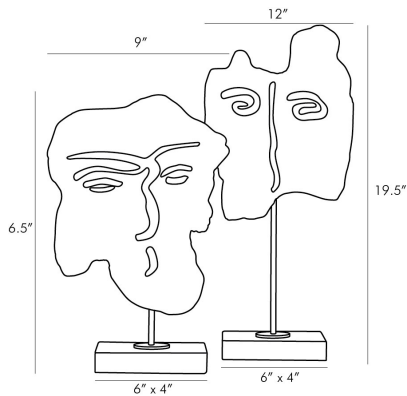

## DAVID SCULPTURES, SET OF 2

9235

H: 15-19.5 IN, W: 9-10 IN

White

Contract Suitable As Is

Inspired by the abstract faces that defined Picasso's artistic career these sculptures are just as artistically daring and defiant. White ricestone is extraordinarily carved leaving the onlooker awe-struck each time they are admired. A thin antique brass pillar extends from a luxe clear crystal base to showcase this striking set. A true work of art for any style space.

### APPEARANCE

Material	Crystal, Ricestone, Steel
Material Type	Composite
Finish	Antique Brass, Clear
Finish Will Vary	true
Top Coat/Sealant	false

### DIMENSIONS

Foot Print W: 4 IN, D: 4 IN

### SHIPPING

Product Weight	14 LBS
Gross Weight 1	13.2 LBS
Shipping Box 1	H: 11.4 IN, L: 13.8 IN, W: 24 IN