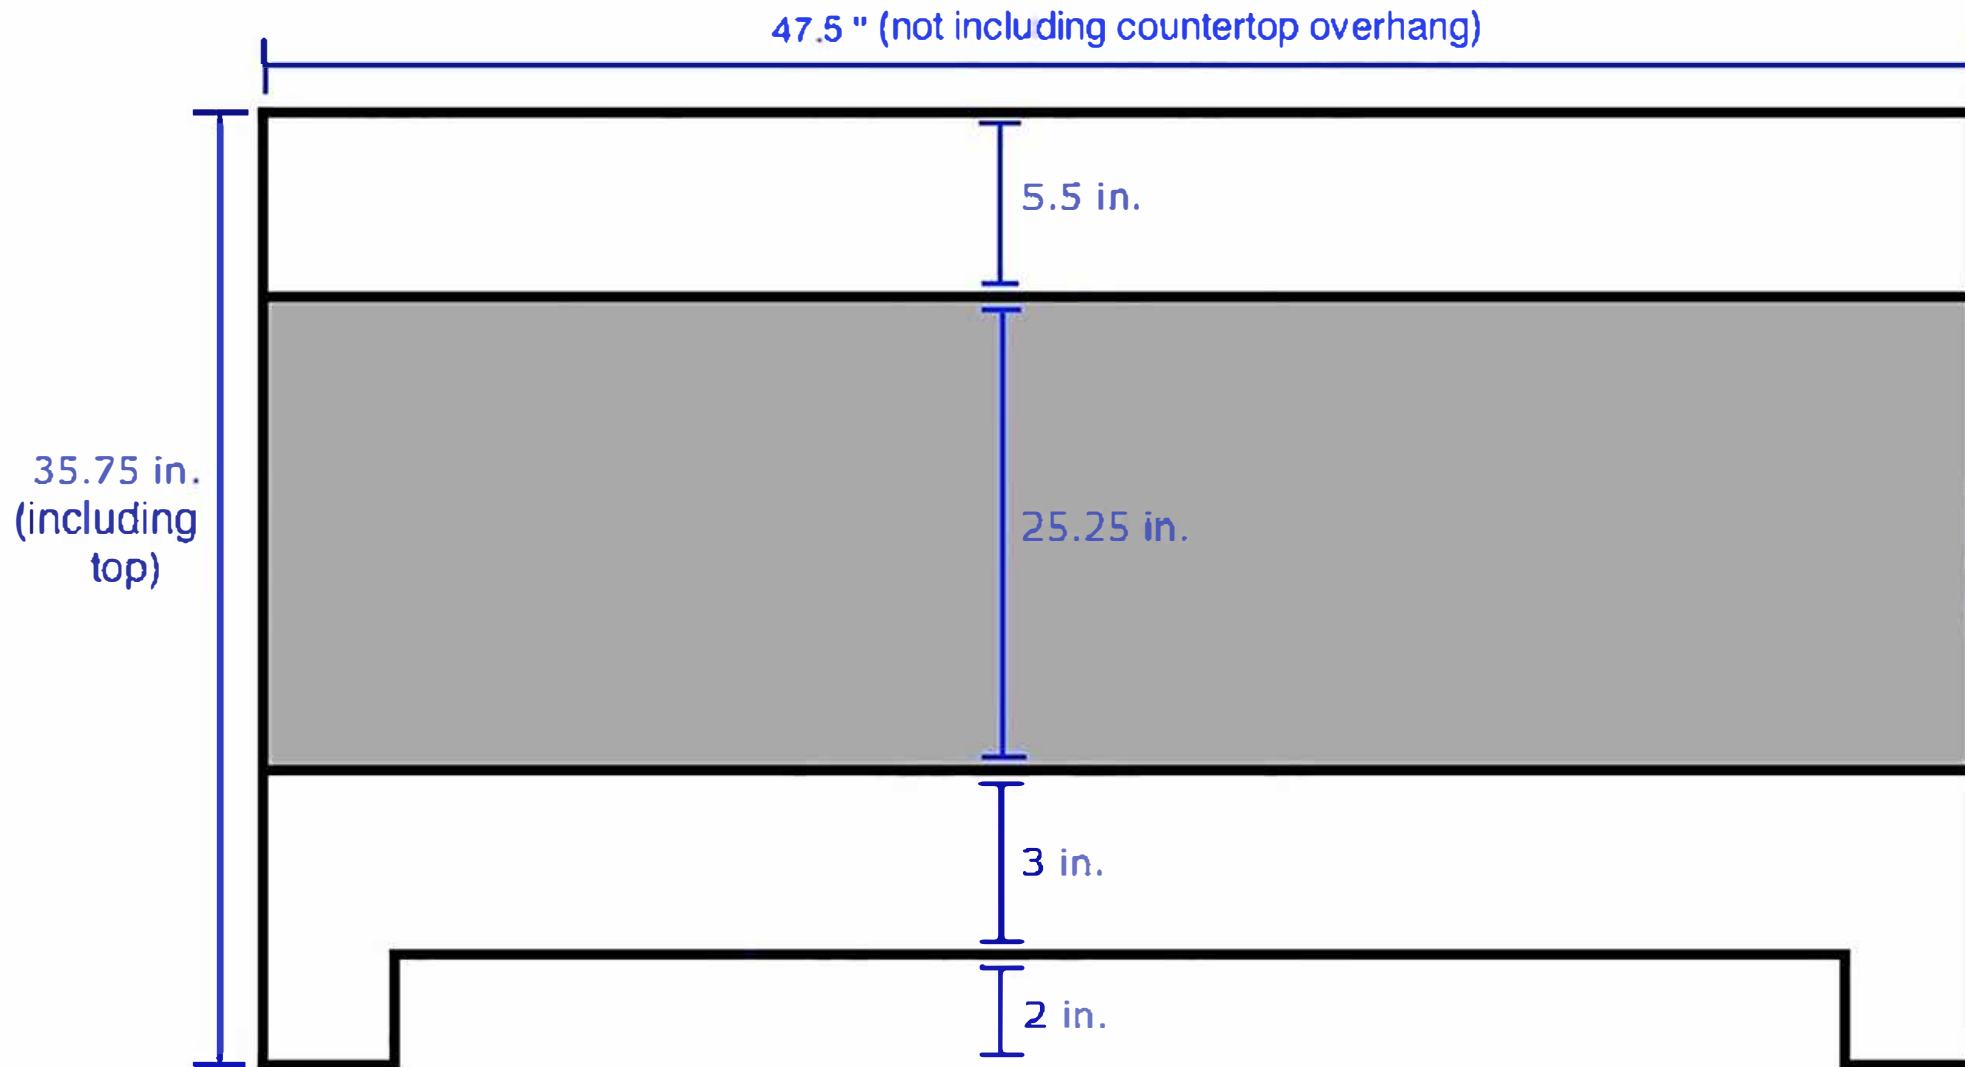

48-inch Bath Vanity Back View

All measurements are approximate and rounded to the nearest quarter inch.
Please allow for a slight margin of error.