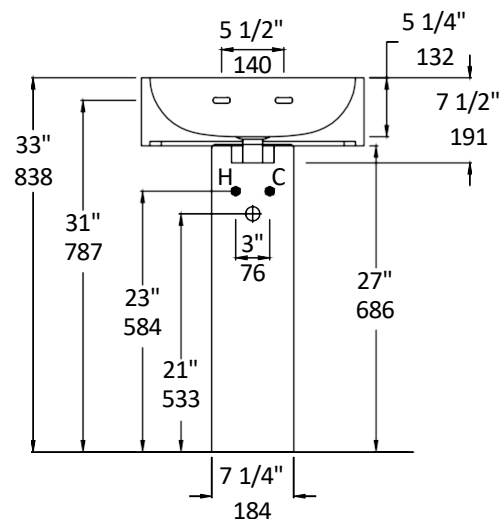

Specifications:

| | |
|-----------------------------|--|
| Installation: | Wall-mount, above-counter, or pedestal |
| Exterior Dimensions: | 19 5/8" w x 15 7/8" d x 7 1/2" h |
| Material: | Porcelain |
| Weight: | 29 lbs |
| Overflow: | Yes |
| Finishes: | 001 - White |
| Faucet Holes: | 00 - no holes 01 - one centered hole 02 - two hole - center and right, 4" spread 03 - three hole, 8" spread |
| Faucet Hole Size: | ∅ 1 3/8" |
| Drain Hole Size: | ∅ 1 3/4" |
| Cutout Size: | 12" x 9" (template available upon request) |

LACAVA reserves the right to revise any dimension or information on this sheet without notice. Dimensions are nominal and may vary within an industry accepted tolerance of 1/4". Drawings provided herein are meant to give the user an idea of the product and are not made to scale.