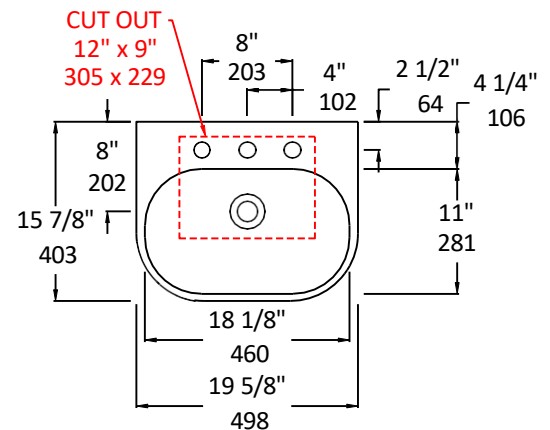

Features:

- Porcelain sink with overflow
- Unglazed back
- Unglazed bottom
- Wall-mounting bolts are included
- It must be installed against a wall on the back
- Current cut-out template can be requested

Codes + Standards:

- Meets and exceeds applicable national codes and standards

Recommended Items:

- Furniture
  - 4207 - Wall-mount porcelain shroud
  - 4231 - Free-standing porcelain pedestal
- European drain with overflow
  - 7100-12