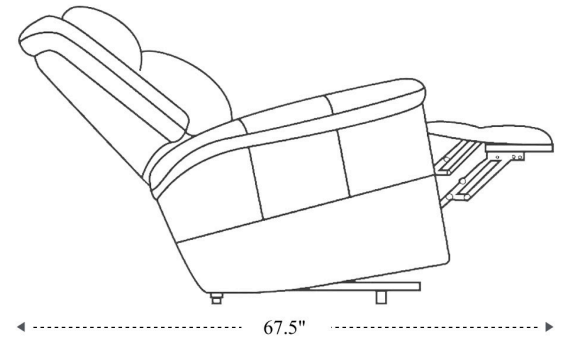

MBLA#832 Reclining Sofa

Overall Dimensions	88.25" x 44" x 42"
Overall Width	88.25"
Overall Depth	44"
Overall Height	42"
Overall Weight	235.4 lbs.
Fully Reclined	67.5"
Distance from Wall	3"
Back of Seat to end of Chaise	40"
Leg Height <small>(Distance from Foot Rest to Floor in Full Recline)</small>	23.5"
Head Height <small>(Distance from Headrest to Floor in Full Recline)</small>	34"

Seat Width	21"
Seat Depth	22"
Seat Height	20"
Arm Width	12.5"
Arm Depth	20"
Arm Height	25.5"
Back Width	28"
Back Height	26"
Headrest Extended from Back	--

MBLA#812G Glider Recliner

Overall Dimensions	41.25" x 44" x 42"
Overall Width	41.25"
Overall Depth	44"
Overall Height	42"
Overall Weight	129.8 lbs.
Fully Reclined	67.5"
Distance from Wall	3"
Back of Seat to end of Chaise	40"
Leg Height <small>(Distance from Foot Rest to Floor in Full Recline)</small>	23.5"
Head Height <small>(Distance from Headrest to Floor in Full Recline)</small>	34"

Seat Width	20"
Seat Depth	22"
Seat Height	20"
Arm Width	12.5"
Arm Depth	20"
Arm Height	25.5"
Back Width	28"
Back Height	26"
Headrest Extended from Back	--