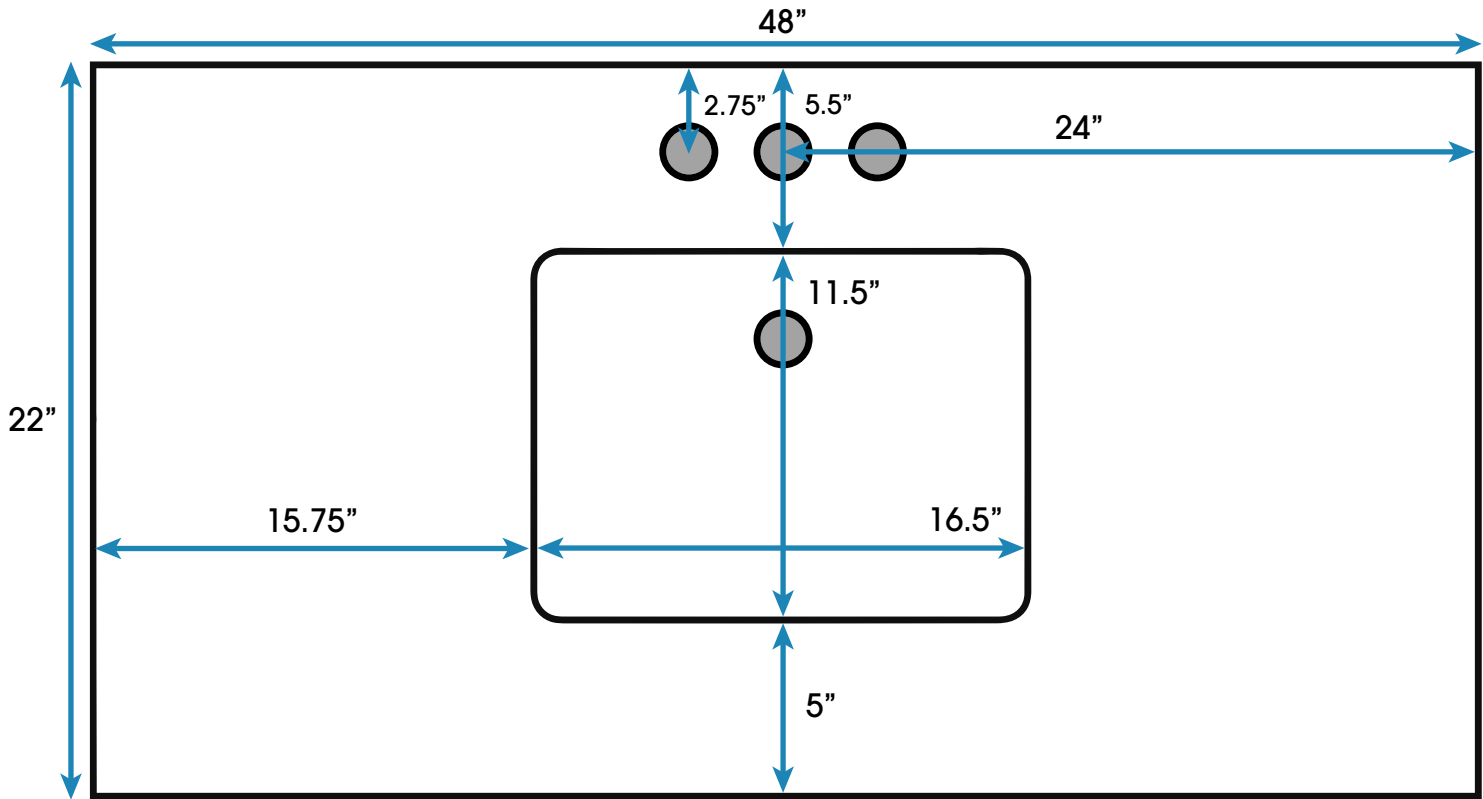

Copenhagen 48-inch Bath Vanity **(Top View)**

**All measurements are approximate and rounded to the nearest quarter inch
Please allow for a slight margin of error**