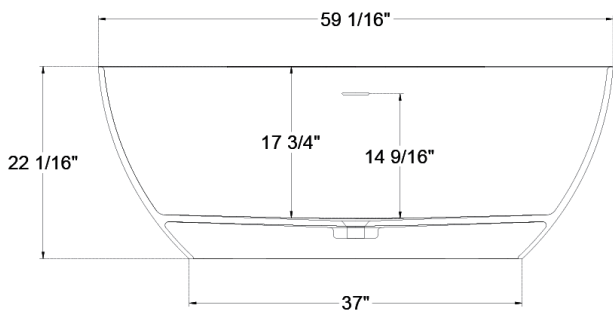

626-679-3588
service@getprohome.com
www.getprohome.com
162 Atlantic St, Pomona, CA 91768

SIZE DETAILS

SOLID SURFACE BATHTUB

service@getprohome.com
626 679 3588

PRODUCT
INSTRUCTION
VIDEO

SIZE DETAILS

PRODUCT
INSTRUCTION
VIDEO

MODEL No. GP984-59MW

(Front View)

(Side View)

(Bottom view)

(Top View)