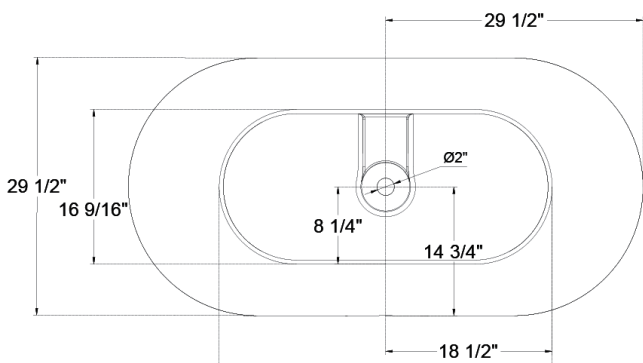

626-679-3588
service@getprohome.com
www.getprohome.com
162 Atlantic St, Pomona, CA 91768

SIZE DETAILS

SOLID SURFACE BATHTUB

service@getprohome.com
626 679 3588

PRODUCT
INSTRUCTION
VIDEO

SIZE DETAILS

PRODUCT
INSTRUCTION
VIDEO

MODEL No. GP984-59MW

(Front View)

(Side View)

(Bottom view)

(Top View)