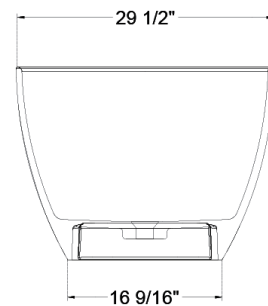

626-679-3588
service@getprohome.com
www.getprohome.com
162 Atlantic St, Pomona, CA 91768

SIZE DETAILS

SOLID SURFACE BATHTUB

service@getprohome.com
626 679 3588

PRODUCT
INSTRUCTION
VIDEO

SIZE DETAILS

PRODUCT
INSTRUCTION
VIDEO

MODEL No. GP984-59MW

(Front View)

(Side View)

(Bottom view)

(Top View)