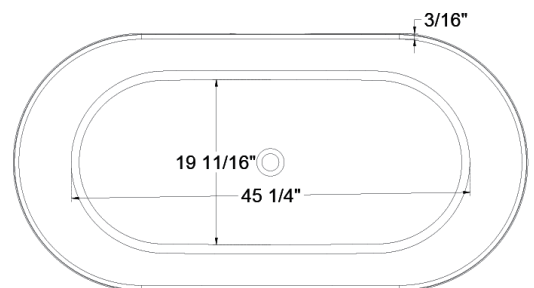

MODEL No. GP984-59MW

(Front View)

(Side View)

(Bottom view)

(Top View)