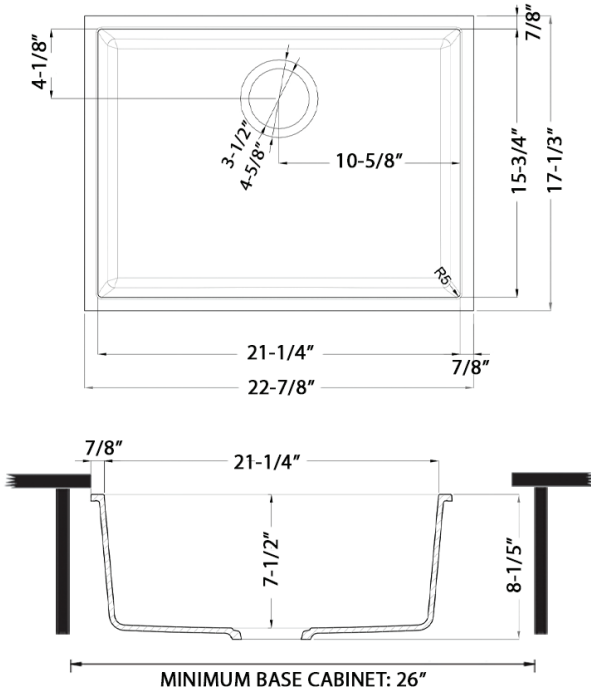

OPTIONAL ACCESSORIES (SOLD SEPARATELY)

DIMENSIONS

cUPC certified by IAPMO
to meet US and Canada
plumbing standards.

SCAN TO REGISTER
YOUR WARRANTY

or visit
ruvati.com/register

RUVATI USA
www.ruvati.com

Phone: 1.855.478.8284
Email: support@ruvati.com