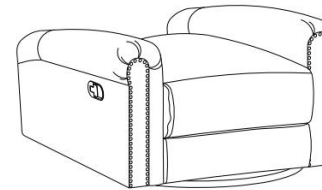

Weight Limitation

250LBS

PARTS LIST

A*1

Seat Frame

B*1

Backrest

C*1