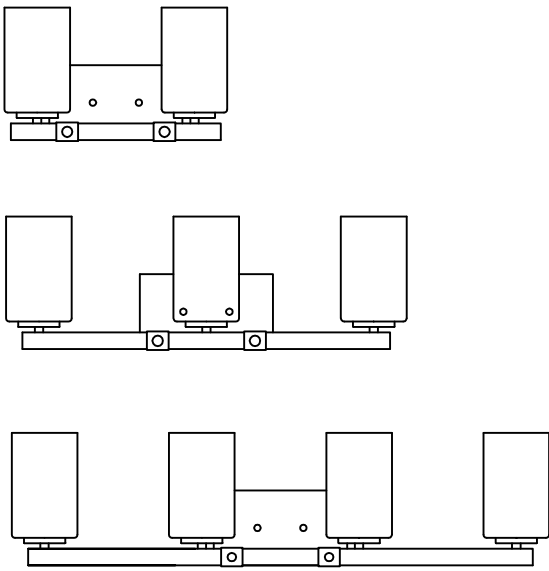

FIXTURE ASSEMBLY STEPS:

1. M,N → L
2. P → L

B, C, G & P
(NOT FURNISHED)
(NO INCLUIDA)
(NON FOURNIE)