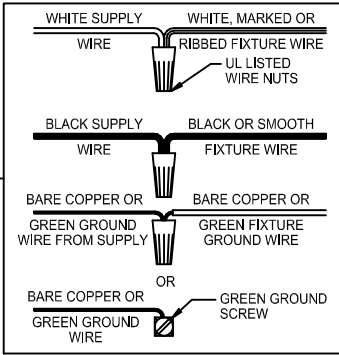

Assembly & Installation Instructions

CAUTION: Read instructions carefully and turn electricity off at main circuit breaker panel before beginning installation.

WARNING - If any Special Control Devices are used with this Fixture, Follow the Instructions Carefully to assure full compliance with N.E.C. requirements. If there are any questions, contact a Qualified Electrical Contractor.

CAUTION - All glass is fragile, use care when handling Glass component(s) and or Lamp(s).

CANOPY MOUNTING & WIRE CONNECTION ASSEMBLY STEPS:

1. D,E → A
2. K → D
3. B,A → C
4. F → G
5. H,J → D

FIXTURE ASSEMBLY STEPS: