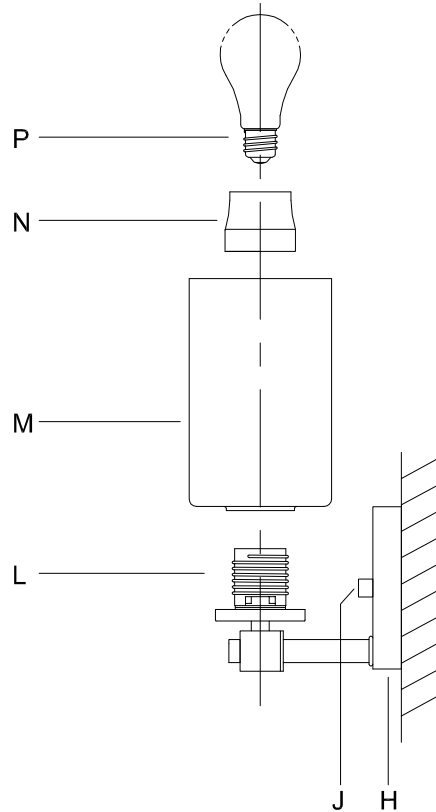

FIXTURE ASSEMBLY STEPS:

1. M,N → L
2. P → L

B, C, G & P
(NOT FURNISHED)
(NO INCLUIDA)
(NON FOURNIE)