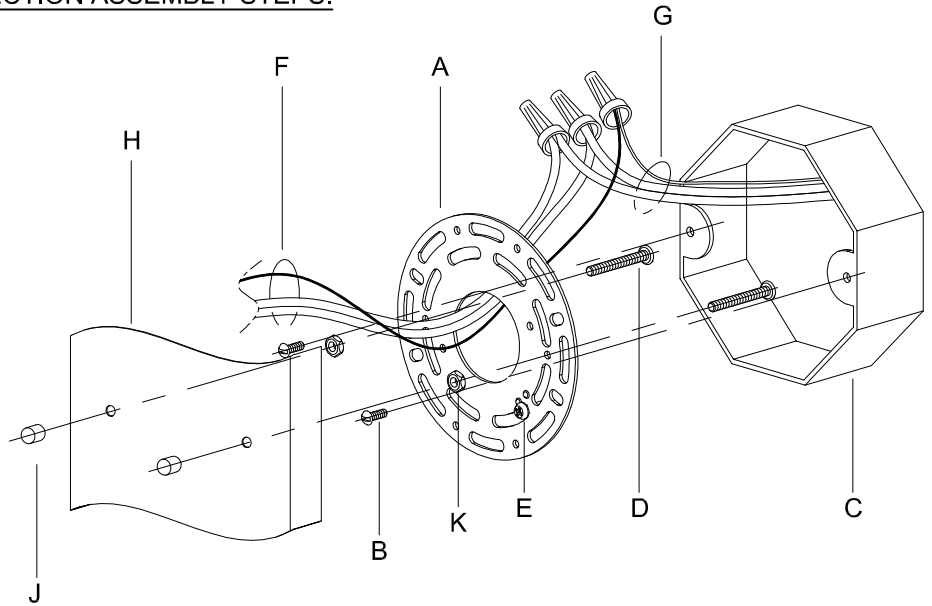

Assembly & Installation Instructions

CAUTION: Read instructions carefully and turn electricity off at main circuit breaker panel before beginning installation.

WARNING - If any Special Control Devices are used with this Fixture, Follow the Instructions Carefully to assure full compliance with N.E.C. requirements. If there are any questions, contact a Qualified Electrical Contractor.

CAUTION - All glass is fragile, use care when handling Glass component(s) and or Lamp(s).

CANOPY MOUNTING & WIRE CONNECTION ASSEMBLY STEPS:

1. D,E → A
2. K → D
3. B,A → C
4. F → G
5. H,J → D

FIXTURE ASSEMBLY STEPS: