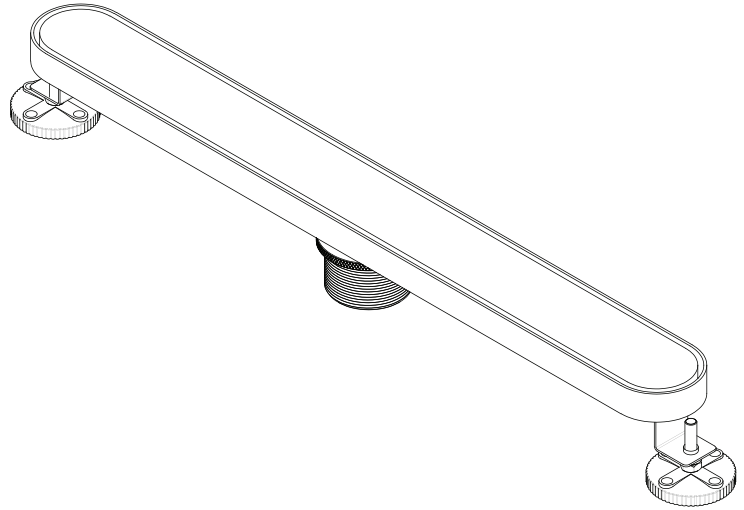

LINEAR DRAIN

32"

Adjustable Height