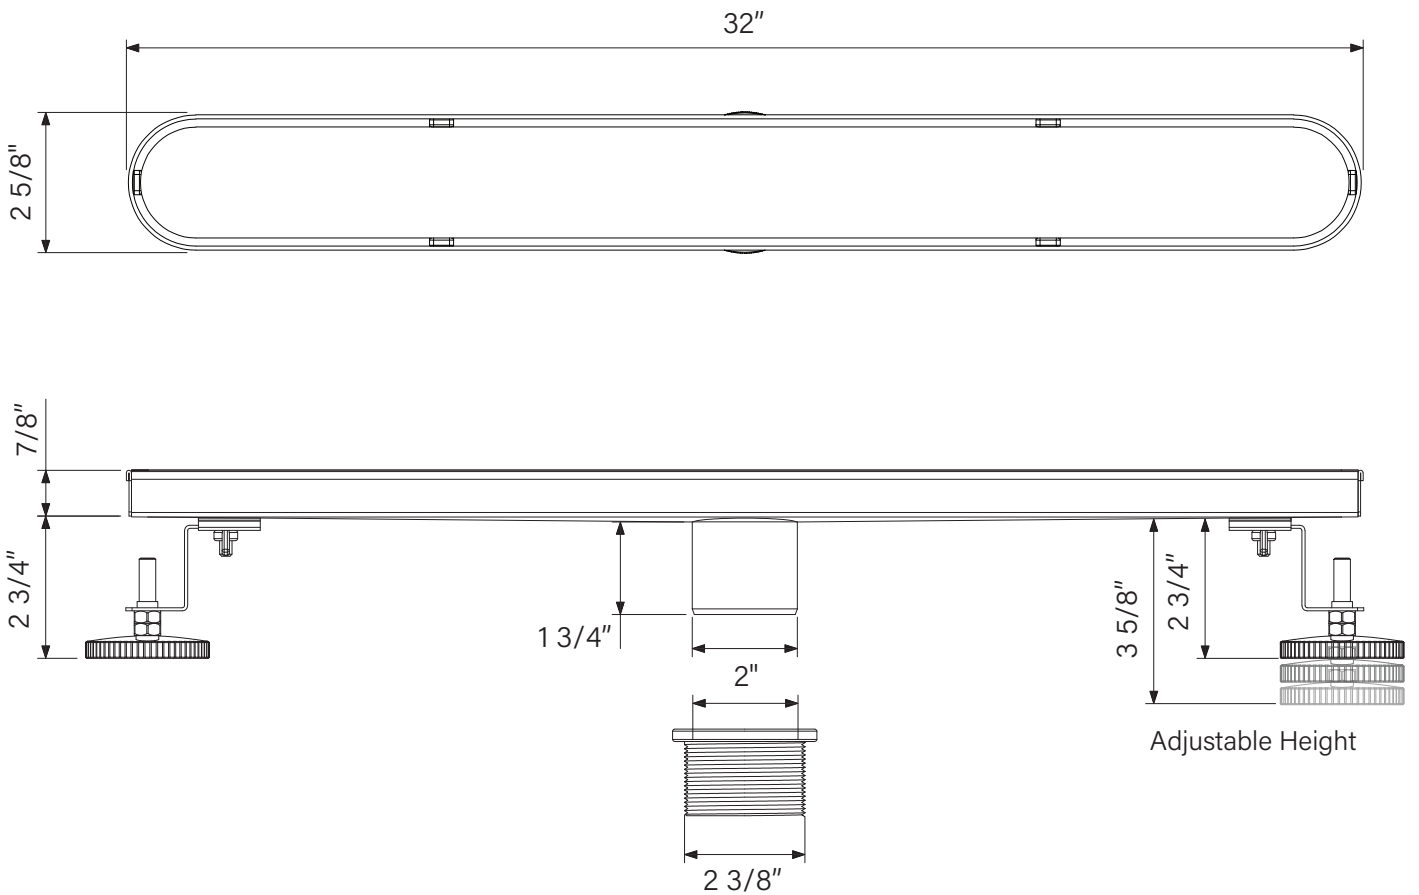

LINEAR DRAIN

32"

Adjustable Height