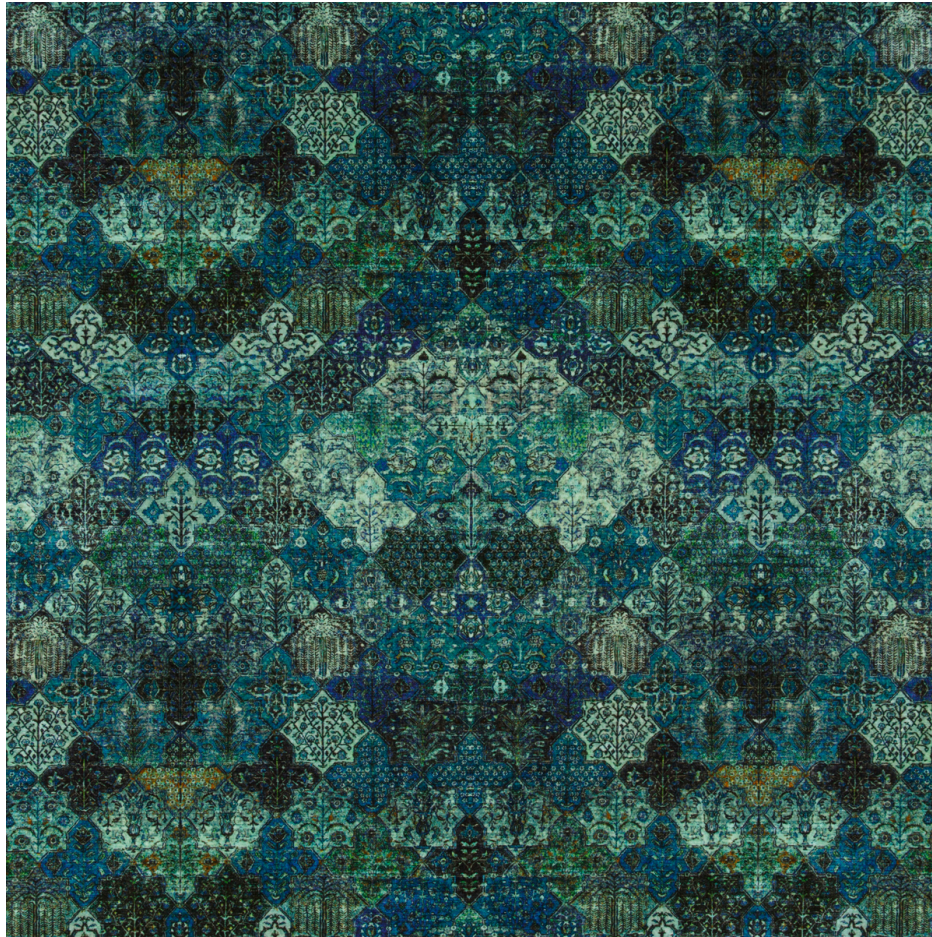

Sampul - Peacock
SKU: BP10709.1.0

LEE JOFA

SKU: **BP10709.1.0**

Repeat UOM: **cm cm (0 in)**

Horizontal Repeat: **68.5 cm (26.97 in)**

Type: **Print**

End Use: **Multipurpose**

Performance ACT Symbols: **A**

Width: **137 cm (53.94 in)**

Vertical Repeat: **72 cm (28.35 in)**

Brand: **G P & J Baker**

Railroaded: **No**

Composition: **Viscose - 55%, Cotton - 45%**