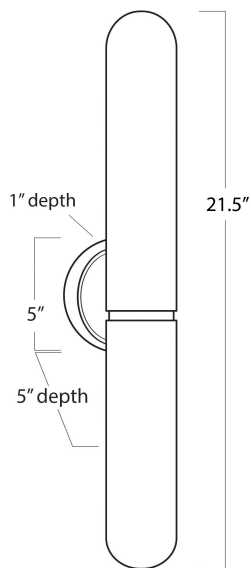

REGINA ANDREW

DETROIT

SPECIFICATION SHEET

Salon Sconce Large
15-1188NB

HEIGHT	21.5
WIDTH	5
DEPTH	5
SHADE DIMS	N/A
SHADE COLOR	N/A
BULB QTY	3
BULB TYPE	G9 LED
SOCKET	G 9
WATTAGE	3.5 Watt Max
WIRING TYPE	Hard Wire
BACKPLATE	5 x 5 x 1
JUNCTION BOX	13.25 in from top, 8.75 in from bottom, 2.5 in from side
MATERIAL	Alabaster
FINISH	Natural Brass
NOTES	N/A
FREIGHT ONLY	No