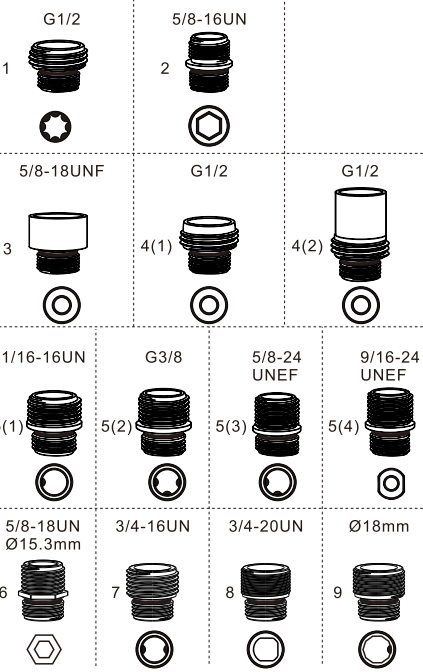

Kitchen Faucet Sprayer Head

model 1: Aquablade Sweep
 model 2: Standard Flow Aerator
 model 3: Spray
 water flow pattern changed to flow aerator when the water is turned OFF.

 Ø1.2" (30.6) 3.46" (88) Ø2" (52.8) H5009 ABS	 Ø1.1" (28.2) 3.46" (88) Ø2" (51.6) H5004 ABS	 Ø1.18" (30.2) 3.42" (87) Ø2.22" (56.6) H5003 ABS	 Ø1.18" (30.2) 3.44" (87.5) Ø2.19" (55.7) H5002 ABS	 Ø1.18" (30.2) 3.48" (88.5) Ø2" (51.5) H5008 ABS	 Ø1.11" (28.2) 3.38" (86) Ø1.6" (40.8) H5001 ABS
 Ø1.16" (29.5) 3.4" (86.5) Ø1.96" (50) H5007 SS304	 Ø1.14" (29) 3.41" (85.6) Ø1.96" (50) H5051 SS304	 Ø1.14" (29) 3.44" (87.5) Ø2.31" (55.4) H5012 ABS	 Ø1.2" (30.7) 3.44" (87.5) Ø2.15" (54.8) H5025 ABS	 Ø1.18" (30) 3.85" (98) Ø2" (50) H5005 SS304	 Ø1.12" (28.5) 3.44" (87.5) Ø1.5" (38) H5052 SS304

unit:inch (mm)

With 1.8 gpm are compliant with California water efficiency regulations, Complies with California Proposition 65 and with the Federal Safe Drinking Water Act.

NOTICE: Please check your thread size before purchase

1 G 1/2 Male Thread

Fit for Most **AquaSource**, **Kohler** and some other brands kitchen faucet with G1/2 hose connector (fit for 60% kitchen faucet).

2 Size: 5/8-16UN

Fit for Most **Moen** Faucet
If your Moen Faucet doesn't fit with this adapter.
Please try our other adapters to fit.

Finished installation.

6 Size: 5/8-18UNF

Fit for Some **American SandFaucet**.

7 Adapter with Male Thread

Please check one by one carefully with your faucet hose.

Not fit for the Curved Shape Faucet
Not fit, it will cause water splashing.