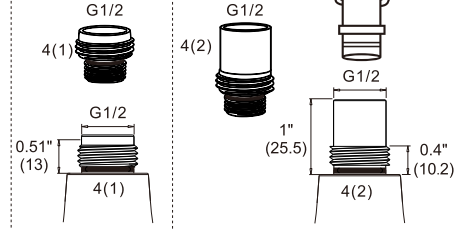

unit:inch (mm)

With 1.8 gpm are compliant with California water efficiency regulations, Complies with California Proposition 65 and with the Federal Safe Drinking Water Act.

NOTICE: Please check your thread size before purchase

Although we have provided you with 13 adapters may still be very few special faucets that cannot be connected. Here we especially ask your opinion, if the faucet head you received does not match, please take a photo of your faucet and show its thread height(A) and dimension (B), thank you.

1 G 1/2 Male Thread

Fit for Most **AquaSource**, **Kohler** and some other brands kitchen faucet with G1/2 hose connector (fit for 60% kitchen faucet).

2 Size: 5/8-16UN

Fit for Most **Moen** Faucet
If your Moen Faucet doesn't fit with this adapter.
Please try our other adapters to fit.

4 G 1/2 Male Thread

Fit for Most **Hansgrohe** and **Grohe** Faucet (G1/2 Thread), if your Hansgrohe and Grohe Faucet doesn't fit with this adapter, please try our other adapters to fit.

3 Size: 5/8-16UNF