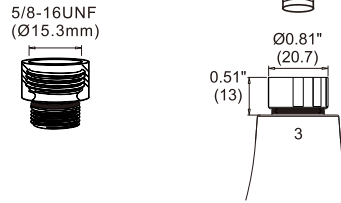

3 Size: 5/8-16UNF

Fit for Most **Delta** Faucet
If your Delta Faucet doesn't fit with this adapter.
Please try our other adapters to fit.