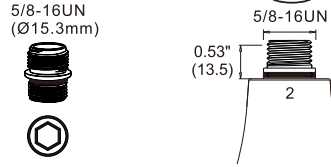

unit:inch (mm)

With 1.8 gpm are compliant with California water efficiency regulations, Complies with California Proposition 65 and with the Federal Safe Drinking Water Act.

NOTICE: Please check your thread size before purchase

Although we have provided you with 13 adapters may still be very few special faucets that cannot be connected. Here we especially ask your opinion, if the faucet head you received does not match, please take a photo of your faucet and show its thread height(A) and dimension (B), thank you.

1 G 1/2 Male Thread

Fit for Most **AquaSource**, **Kohler** and some other brands kitchen faucet with G1/2 hose connector (fit for 60% kitchen faucet).

2 Size: 5/8-16UN

Fit for Most **Moen** Faucet
If your Moen Faucet doesn't fit with this adapter.
Please try our other adapters to fit.