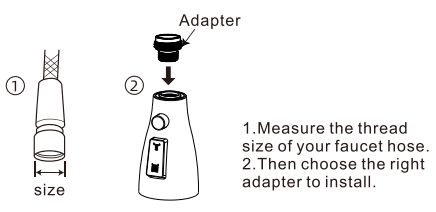

Installation instructions