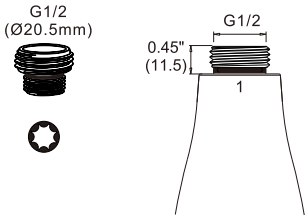

Kitchen Faucet Sprayer Head

model 1: Aquablade Sweep
 model 2: Standard Flow Aerator
 model 3: Spray
 water flow pattern changed to flow aerator when the water is turned OFF.

 Ø1.2" (30.6) 3.46" (88) Ø2" (52.8) H5009 ABS	 Ø1.1" (28.2) 3.46" (88) Ø2" (51.6) H5004 ABS	 Ø1.18" (30.2) 3.42" (87) Ø2.22" (56.6) H5003 ABS	 Ø1.18" (30.2) 3.44" (87.5) Ø2.19" (55.7) H5002 ABS	 Ø1.18" (30.2) 3.48" (88.5) Ø2" (51.5) H5008 ABS	 Ø1.11" (28.2) 3.38" (86) Ø1.6" (40.8) H5001 ABS
 Ø1.16" (29.5) 3.4" (86.5) Ø1.96" (50) H5007 SS304	 Ø1.14" (29) 3.41" (85.6) Ø1.96" (50) H5051 SS304	 Ø1.14" (29) 3.44" (87.5) Ø2.31" (55.4) H5012 ABS	 Ø1.2" (30.7) 3.44" (87.5) Ø2.15" (54.8) H5025 ABS	 Ø1.18" (30) 3.85" (98) Ø2" (50) H5005 SS304	 Ø1.12" (28.5) 3.44" (87.5) Ø1.5" (38) H5052 SS304

unit:inch (mm)

With 1.8 gpm are compliant with California water efficiency regulations, Complies with California Proposition 65 and with the Federal Safe Drinking Water Act.

NOTICE: Please check your thread size before purchase

Although we have provided you with 13 adapters may still be very few special faucets that cannot be connected. Here we especially ask your opinion, if the faucet head you received does not match, please take a photo of your faucet and show its thread height(A) and dimension (B), thank you.

1 G 1/2 Male Thread

Fit for Most **AquaSource**, **Kohler** and some other brands kitchen faucet with G1/2 hose connector (fit for 60% kitchen faucet).

2 Size: 5/8-16UN

Fit for Most **Moen** Faucet
If your Moen Faucet doesn't fit with this adapter.
Please try our other adapters to fit.