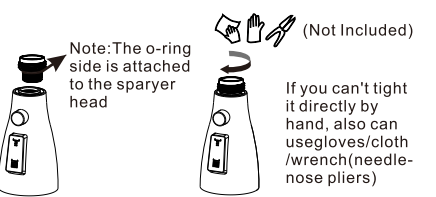

Kitchen Faucet Sprayer Head

model 1: Aquablade Sweep
model 2: Standard Flow Aerator
model 3: Spray
water flow pattern changed to flow aerator when the water is turned OFF.

  Ø1.2" (30.6) 3.46" (88) Ø2" (52.8) H5009 ABS	 Ø1.1" (28.2) 3.46" (88) Ø2" (51.6) H5004 ABS	 Ø1.18" (30.2) 3.42" (87) Ø2.22" (56.6) H5003 ABS	 Ø1.18" (30.2) 3.44" (87.5) Ø2.19" (55.7) H5002 ABS	 Ø1.18" (30.2) 3.48" (88.5) Ø2" (51.5) H5008 ABS	 Ø1.11" (28.2) 3.38" (86) Ø1.6" (40.8) H5001 ABS
  Ø1.16" (29.5) 3.4" (86.5) Ø1.96" (50) H5007 SS304	 Ø1.14" (29) 3.41" (85.6) Ø1.96" (50) H5051 SS304	 Ø1.14" (29) 3.44" (87.5) Ø2.31" (55.4) H5012 ABS	 Ø1.2" (30.7) 3.44" (87.5) Ø2.15" (54.8) H5025 ABS	 Ø1.18" (30) 3.85" (98) Ø2" (50) H5005 SS304	 Ø1.12" (28.5) 3.44" (87.5) Ø1.5" (38) H5052 SS304

unit:inch (mm)

With 1.8 gpm are compliant with California water efficiency regulations, Complies with California Proposition 65 and with the Federal Safe Drinking Water Act.

NOTICE: Please check your thread size before purchase

About oring: install the o-ring by rotating it with your fingers

Installation instructions

Connect Kitchen Faucet Sprayer Head on to the Pulldown Hose .