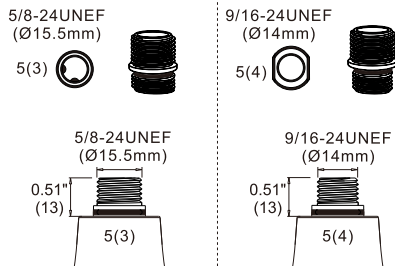

5 (3)(4) Adapter with different Male Thread

Please check one by one carefully with your faucet hose.