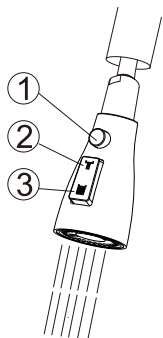

Kitchen Faucet Sprayer Head

model 1: Aquablade Sweep
 model 2: Standard Flow Aerator
 model 3: Spray
 water flow pattern changed to flow aerator when the water is turned OFF.

 Ø1.2" (30.6) 3.46" (88) Ø2" (52.8) H5009 ABS	 Ø1.1" (28.2) 3.46" (88) Ø2" (51.6) H5004 ABS	 Ø1.18" (30.2) 3.42" (87) Ø2.22" (56.6) H5003 ABS	 Ø1.18" (30.2) 3.44" (87.5) Ø2.19" (55.7) H5002 ABS	 Ø1.18" (30.2) 3.48" (88.5) Ø2" (51.5) H5008 ABS	 Ø1.11" (28.2) 3.38" (86) Ø1.6" (40.8) H5001 ABS
 Ø1.16" (29.5) 3.4" (86.5) Ø1.96" (50) H5007 SS304	 Ø1.14" (29) 3.41" (85.6) Ø1.96" (50) H5051 SS304	 Ø1.14" (29) 3.44" (87.5) Ø2.31" (55.4) H5012 ABS	 Ø1.2" (30.7) 3.44" (87.5) Ø2.15" (54.8) H5025 ABS	 Ø1.18" (30) 3.85" (98) Ø2" (50) H5005 SS304	 Ø1.12" (28.5) 3.44" (87.5) Ø1.5" (38) H5052 SS304

unit:inch (mm)

With 1.8 gpm are compliant with California water efficiency regulations, Complies with California Proposition 65 and with the Federal Safe Drinking Water Act.

NOTICE: Please check your thread size before purchase

1 G 1/2 Male Thread

Fit for Most **AquaSource**, **Kohler** and some other brands kitchen faucet with G1/2 hose connector (fit for 60% kitchen faucet).

2 Size: 5/8-16UN

Fit for Most **Moen** Faucet
If your Moen Faucet doesn't fit with this adapter.
Please try our other adapters to fit.

4 G 1/2 Male Thread

Fit for Most **Hansgrohe** and **Grohe** Faucet (G1/2 Thread), if your Hansgrohe and Grohe Faucet doesn't fit with this adapter, please try our other adapters to fit.

3 Size: 5/8-16UNF