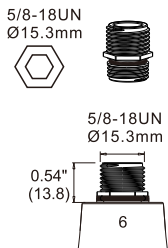

4 G 1/2 Male Thread

Fit for Most **Hansgrohe** and **Grohe** Faucet (G1/2 Thread), if your Hansgrohe and Grohe Faucet doesn't fit with this adapter, please try our other adapters to fit.

3 Size: 5/8-16UNF

Please check one by one carefully with your faucet hose.

Some kitchen faucet sprayer head cannot align with the kitchen bend after installation, which does not affect normal use. If your requirements cannot be met, please contact me promptly.

Finished installation.

6 Size: 5/8-18UNF

Fit for Some **American SandFaucet**.

7 Adapter with Male Thread

Please check one by one carefully with your faucet hose.

Not fit for the Curved Shape Faucet
Not fit, it will cause water splashing.