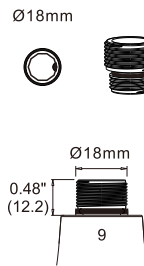

9 Adapter with Male Thread

Please check one by one carefully with your faucet hose.