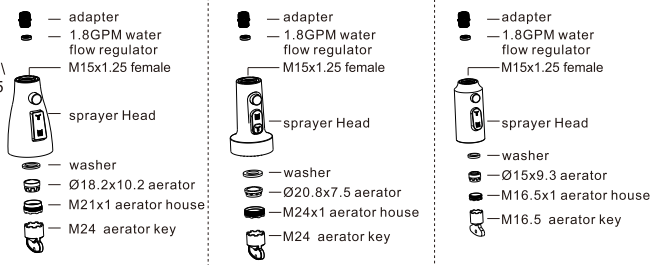

Kitchen Faucet Sprayer Head

model 1: Aquablade Sweep
 model 2: Standard Flow Aerator
 model 3: Spray
 water flow pattern changed to flow aerator when the water is turned OFF.

 Ø1.2" (30.6) 3.46" (88) Ø2" (52.8) H5009 ABS	 Ø1.1" (28.2) 3.46" (88) Ø2" (51.6) H5004 ABS	 Ø1.18" (30.2) 3.42" (87) Ø2.22" (56.6) H5003 ABS	 Ø1.18" (30.2) 3.44" (87.5) Ø2.19" (55.7) H5002 ABS	 Ø1.18" (30.2) 3.48" (88.5) Ø2" (51.5) H5008 ABS	 Ø1.11" (28.2) 3.38" (86) Ø1.6" (40.8) H5001 ABS
 Ø1.16" (29.5) 3.4" (86.5) Ø1.96" (50) H5007 SS304	 Ø1.14" (29) 3.41" (85.6) Ø1.96" (50) H5051 SS304	 Ø1.14" (29) 3.44" (87.5) Ø2.31" (55.4) H5012 ABS	 Ø1.2" (30.7) 3.44" (87.5) Ø2.15" (54.8) H5025 ABS	 Ø1.18" (30) 3.85" (98) Ø2" (50) H5005 SS304	 Ø1.12" (28.5) 3.44" (87.5) Ø1.5" (38) H5052 SS304

unit:inch (mm)

With 1.8 gpm are compliant with California water efficiency regulations, Complies with California Proposition 65 and with the Federal Safe Drinking Water Act.

NOTICE: Please check your thread size before purchase