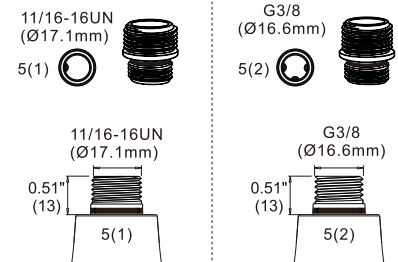

5 (1)(2) Adapter with different Male Thread

Please check one by one carefully with your faucet hose.