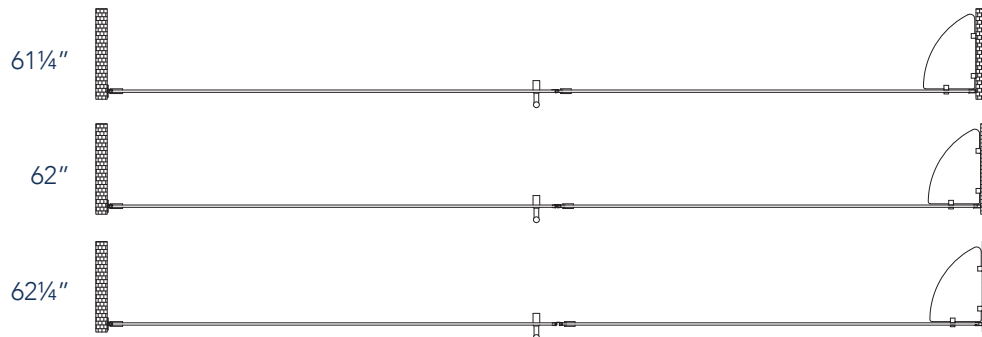

Aston BelmoreGS SDR 960-6228

CH CHROME HARDWARE

SS STAINLESS STEEL HARDWARE

ORB OIL RUBBED BRONZE HARDWARE

| MODEL | WALL OPENING(A) | DOOR PANEL WIDTH(B) | FIXED PANEL WIDTH(C) | HEIGHT (D) | HANDLE HEIGHT(E) | ENTRY OPEN(F) |
|----------------|-------------------|---------------------|----------------------|------------|------------------|-------------------|
| SDR960-6228-10 | 61 1/4" - 62 1/4" | 27 5/8" | 33 5/8" | 72" | 36 1/4" | 25 5/8" - 26 5/8" |