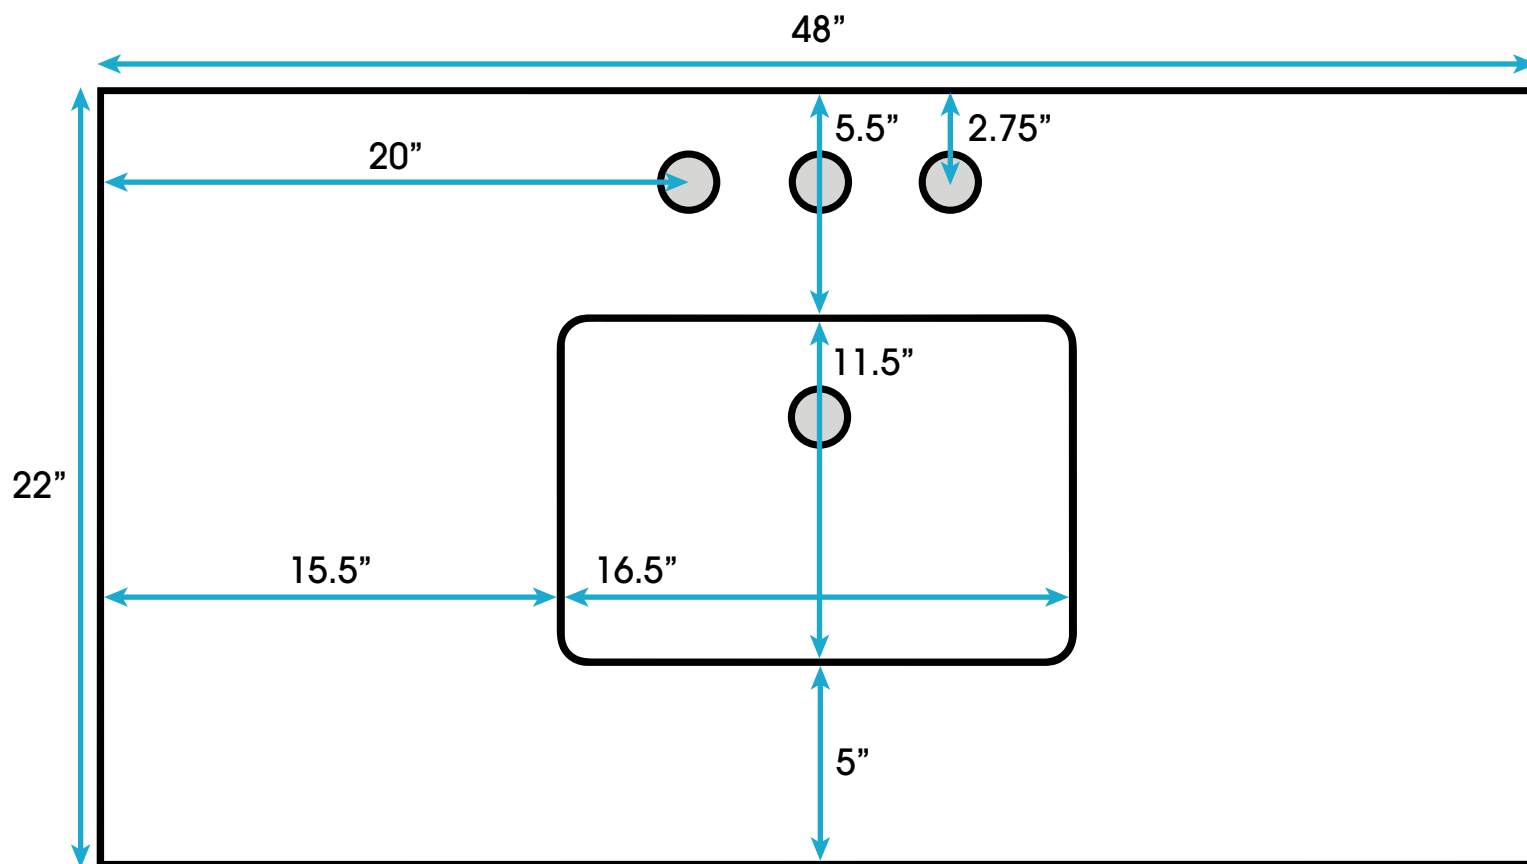

48-inch Bath Vanity (Top View)

All measurements are approximate and rounded to the nearest quarter inch
Please allow for a slight margin of error