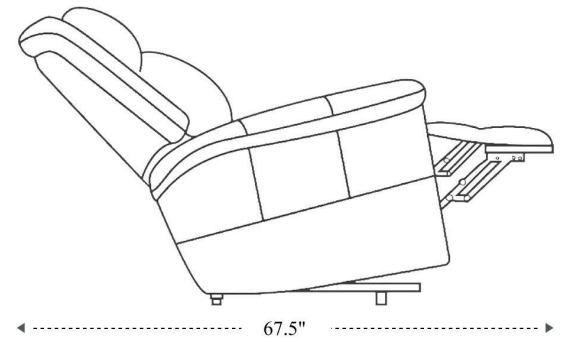

# Glider Recliner

Overall Dimensions	41.25" x 44" x 42"
Overall Width	41.25"
Overall Depth	44"
Overall Height	42"
Overall Weight	129.8 lbs.
Fully Reclined	67.5"
Distance from Wall	3"
Back of Seat to end of Chaise	40"
Leg Height (Distance from Foot Rest to Floor in Full Recline)	23.5"
Head Height (Distance from Headrest to Floor in Full Recline)	34"

Seat Width	20"
Seat Depth	22"
Seat Height	20"
Arm Width	12.5"
Arm Depth	20"
Arm Height	25.5"
Back Width	28"
Back Height	26"
Headrest Extended from Back	--