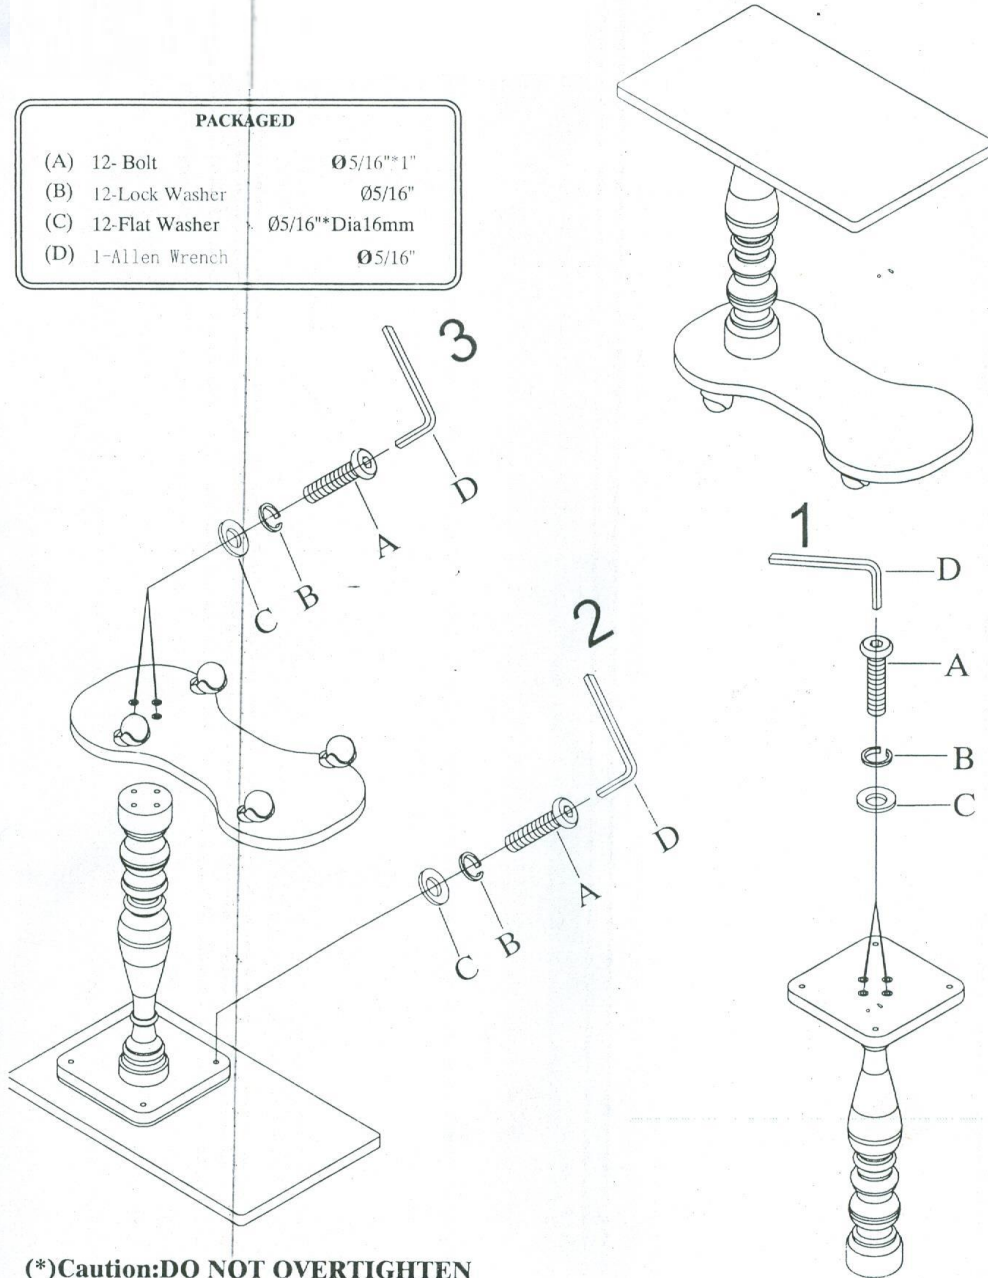

Assembly Instructions

PACKAGED

- (A) 12- Bolt $\text{\O}5/16'' \times 1''$
- (B) 12-Lock Washer $\text{\O}5/16''$
- (C) 12-Flat Washer $\text{\O}5/16'' \times \text{Dia}16\text{mm}$
- (D) 1-Allen Wrench $\text{\O}5/16''$

(*)Caution:DO NOT OVERTIGHTEN

In any correspondence regarding this product, please include the complete identification number located on the underside of the product.

We hope this Table will be a useful and decorative addition to your home for years to come.