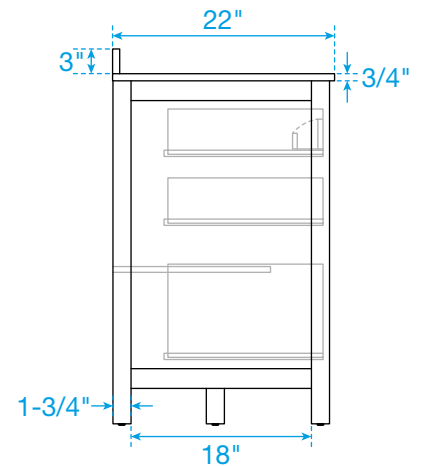

WYNDHAM COLLECTION

TOP VIEW OF VANITY CABINET

*Note: Due to high probability of breakage, the backsplash comes in two pieces, cut from the same piece. All measurements are $\pm 1/4"$.

WC-9292-84-DBL
Quartz

WYNDHAM COLLECTION

Note: Side splash is reversible. Due to high probability of breakage, the backsplash comes in two pieces, cut from the same piece. All measurements are $\pm 1/4"$.

WC-QCI-84-DBL-TOP