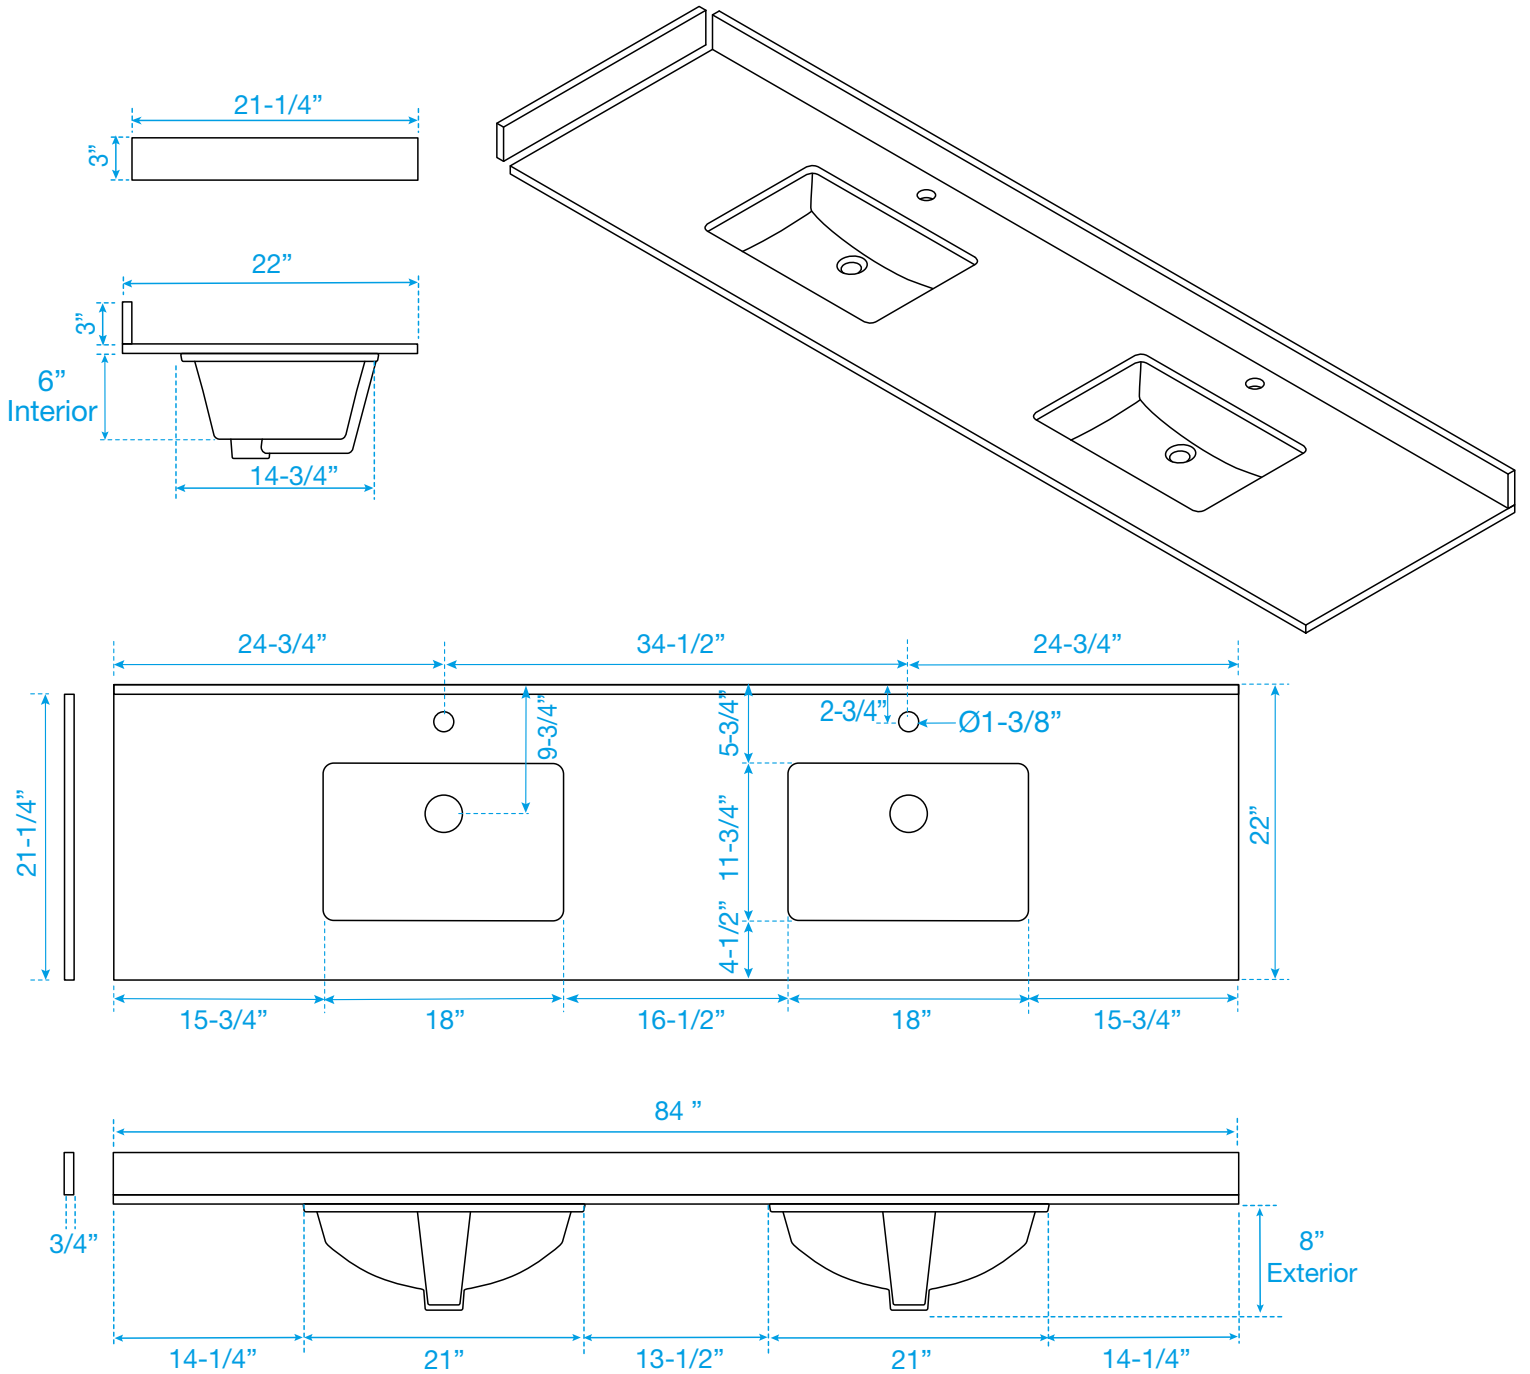

WYNDHAM COLLECTION

TOP VIEW OF VANITY CABINET

*Note: Due to high probability of breakage, the backsplash comes in two pieces, cut from the same piece. All measurements are $\pm 1/4"$.

WC-9292-84-DBL
Quartz

WYNDHAM COLLECTION

Note: Side splash is reversible. Due to high probability of breakage, the backsplash comes in two pieces, cut from the same piece. All measurements are $\pm 1/4"$.

WC-QCI-84-DBL-TOP