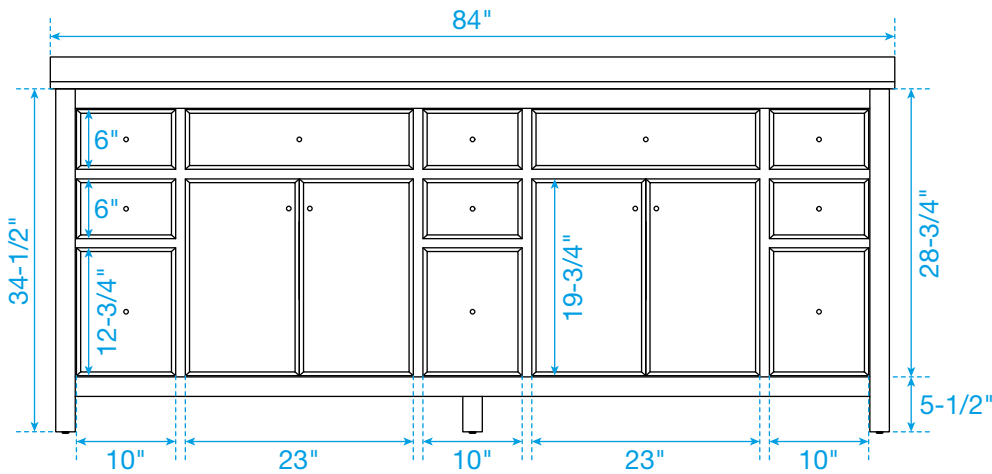

WYNDHAM COLLECTION

TOP VIEW OF VANITY CABINET

*Note: Due to high probability of breakage, the backsplash comes in two pieces, cut from the same piece. All measurements are $\pm 1/4"$.

WC-9292-84-DBL
Quartz

WYNDHAM COLLECTION

Note: Side splash is reversible. Due to high probability of breakage, the backsplash comes in two pieces, cut from the same piece. All measurements are $\pm 1/4"$.

WC-QCI-84-DBL-TOP