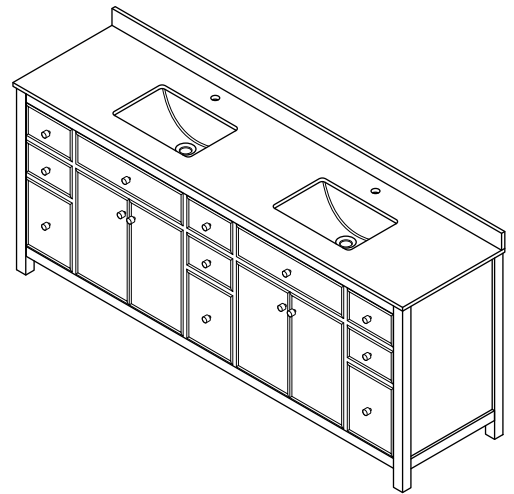

WYNDHAM COLLECTION

TOP VIEW OF VANITY CABINET

*Note: Due to high probability of breakage, the backsplash comes in two pieces, cut from the same piece. All measurements are $\pm 1/4"$.

WC-9292-84-DBL
Quartz

WYNDHAM COLLECTION

Note: Side splash is reversible. Due to high probability of breakage, the backsplash comes in two pieces, cut from the same piece. All measurements are $\pm 1/4"$.

WC-QCI-84-DBL-TOP