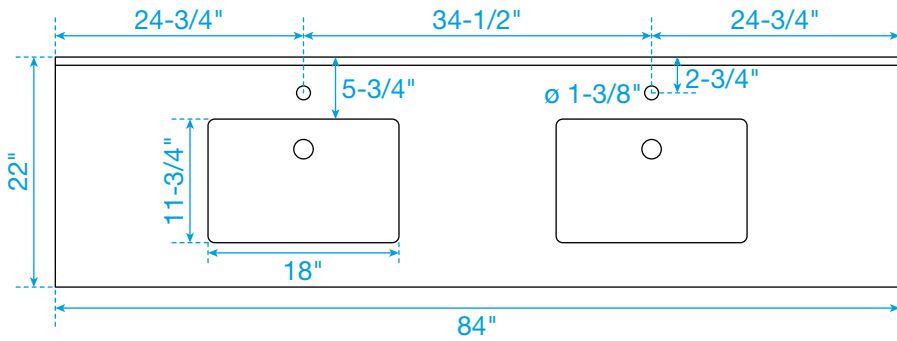

WYNDHAM COLLECTION

TOP VIEW OF VANITY CABINET

*Note: Due to high probability of breakage, the backsplash comes in two pieces, cut from the same piece. All measurements are $\pm 1/4"$.

WC-9292-84-DBL
Quartz

WYNDHAM COLLECTION

Note: Side splash is reversible. Due to high probability of breakage, the backsplash comes in two pieces, cut from the same piece. All measurements are $\pm 1/4"$.

WC-QCI-84-DBL-TOP