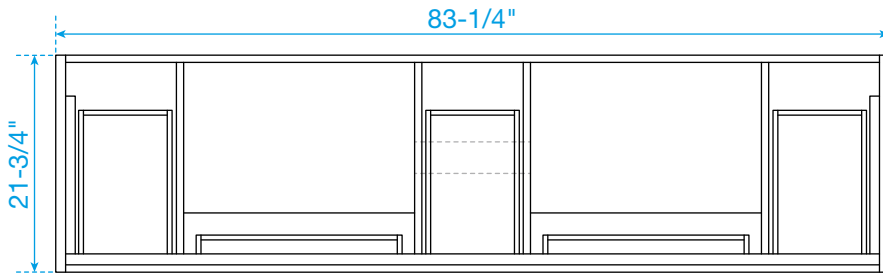

WYNDHAM COLLECTION

TOP VIEW OF VANITY CABINET

*Note: Due to high probability of breakage, the backsplash comes in two pieces, cut from the same piece. All measurements are $\pm 1/4"$.

WC-9292-84-DBL
Quartz

WYNDHAM COLLECTION

Note: Side splash is reversible. Due to high probability of breakage, the backsplash comes in two pieces, cut from the same piece. All measurements are $\pm 1/4"$.

WC-QCI-84-DBL-TOP