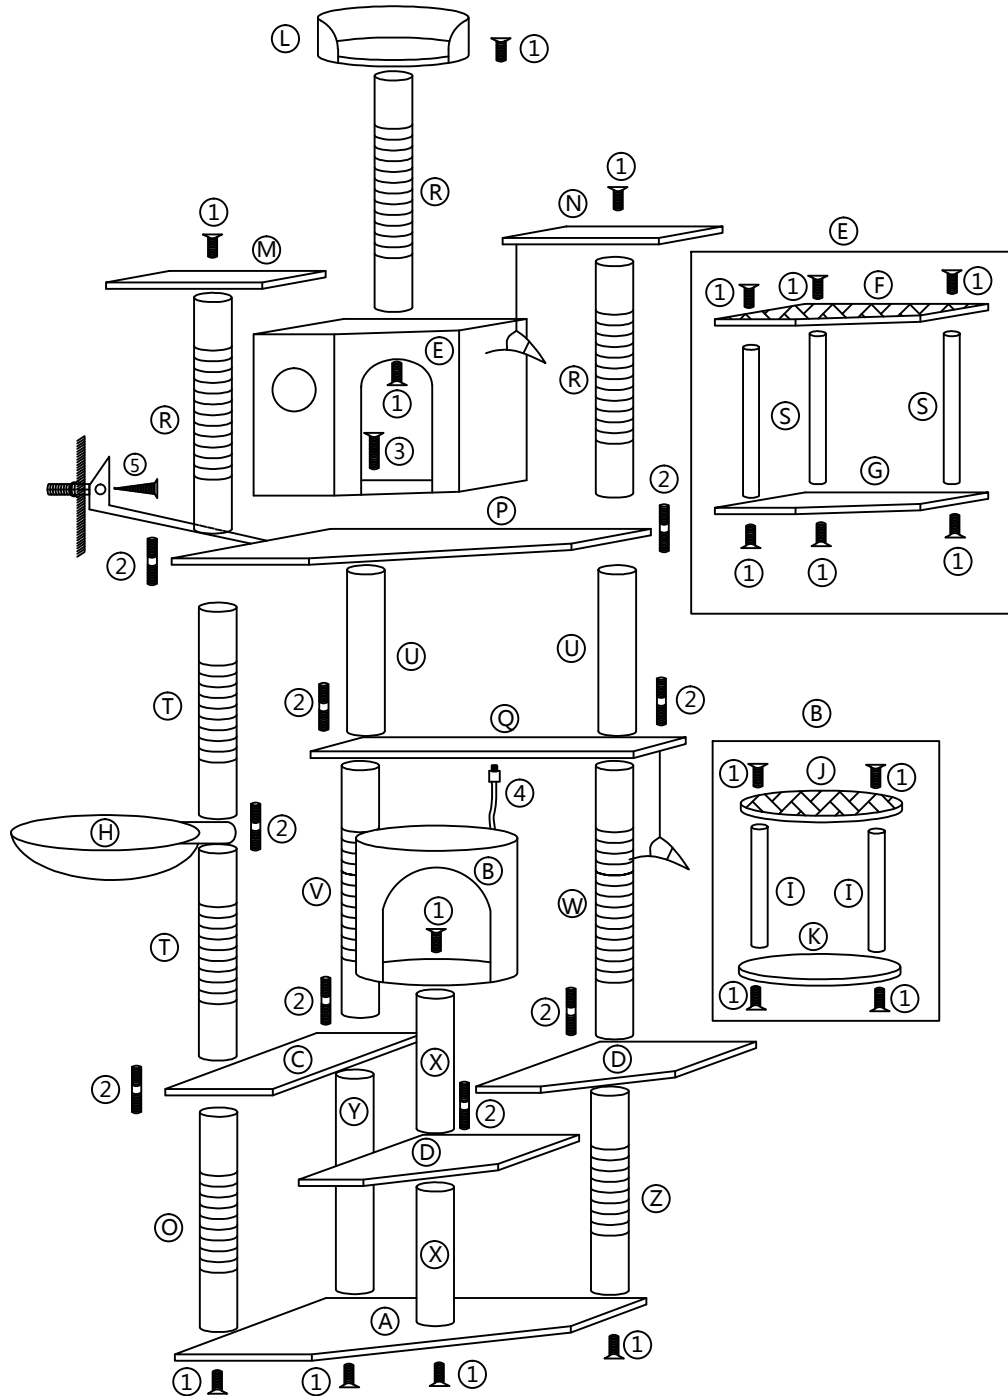

# CAT TREE ASSEMBLY INSTRUCTION

 A 48x48cm*1	 B ∅25x25cm*1	 C 48x20cm*1
 D 29x29cm*2	 E 34x34x30cm*1	 F 34x34cm*1
 G 34x34cm*1	 H ∅30cm*1	 J ∅25cm*1
 K ∅25cm*1	 L ∅26cm*1	 M 29x24cm*1
 N 29x24cm*1	 P 48x48cm*1	 Q 48x20cm*1
 R 43cm*3	 S 27.5cm*3	 T 38.5cm*2
 U 30cm*2	 V 46cm*1	 W 50cm*1
 X 25cm*2	 Y 40cm*1	 Z 36cm*1
 1 M8x40*19	 2 M8x80*9	 3 M8x60*1
 4 50*1	 5 ST6x30*1	 M8*1