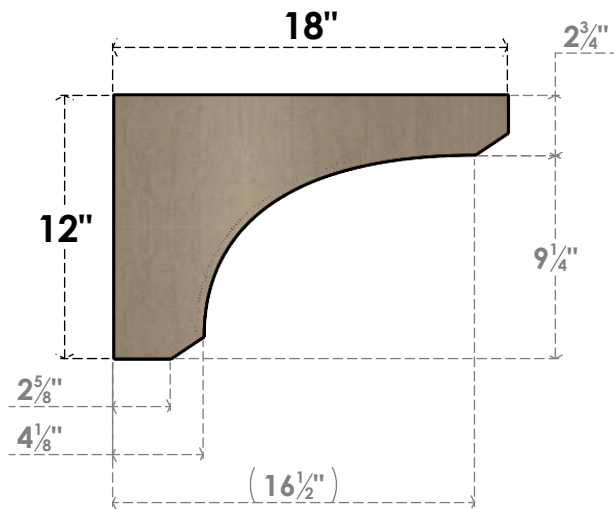

ITEM NUMBER: CORU06X18X12LGYRCPR

6"W X 18"D X 12"H SERIES 3 CLASSIC LEGACY ROUGH CEDAR TIMBERTHANE
FAUX WOOD CORBEL, PRIMED

SIDE PROFILE

FRONT PROFILE

ISOMETRIC

EKENA MILLWORK
2300 WEST MAIN ST.
CLARKSVILLE, TX 75426
TOLL FREE: 866-607-0453
WWW.EKENAMILLWORK.COM

NOTES

1. INSTALLATION TO BE COMPLETED IN ACCORDANCE WITH MANUFACTURER'S SPECIFICATIONS.
2. DRAWING MAY NOT BE TO SCALE
3. THIS DRAWING IS INTENDED FOR DESIGN AND PLANNING PURPOSES ONLY.
4. ALL INFORMATION CONTAINED HEREIN WAS CURRENT AT THE TIME OF DEVELOPMENT BUT MUST BE REVIEWED AND APPROVED BY THE PRODUCT MANUFACTURER TO BE CONSIDERED ACCURATE.
5. TIMBERTHANE ARCHITECTURAL PRODUCTS ARE MADE FROM HIGH DENSITY URETHANE AND COME FACTORY PRIMED