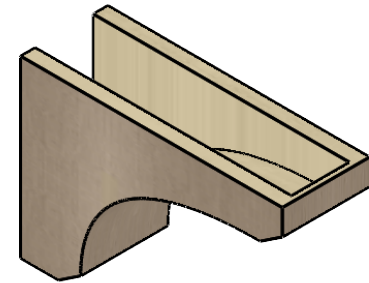

ITEM NUMBER: CORU06X18X12LGYRCPR

6"W X 18"D X 12"H SERIES 3 CLASSIC LEGACY ROUGH CEDAR TIMBERTHANE
FAUX WOOD CORBEL, PRIMED

SIDE PROFILE

FRONT PROFILE

ISOMETRIC

EKENA MILLWORK
2300 WEST MAIN ST.
CLARKSVILLE, TX 75426
TOLL FREE: 866-607-0453
WWW.EKENAMILLWORK.COM