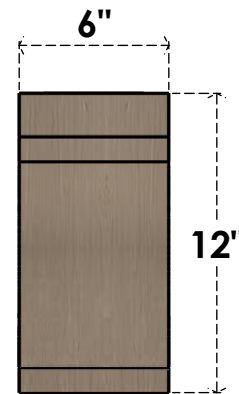

ITEM NUMBER: CORU06X18X12LGYRCPR

6"W X 18"D X 12"H SERIES 3 CLASSIC LEGACY ROUGH CEDAR TIMBERTHANE
FAUX WOOD CORBEL, PRIMED

SIDE PROFILE

FRONT PROFILE

ISOMETRIC

EKENA MILLWORK
2300 WEST MAIN ST.
CLARKSVILLE, TX 75426
TOLL FREE: 866-607-0453
WWW.EKENAMILLWORK.COM