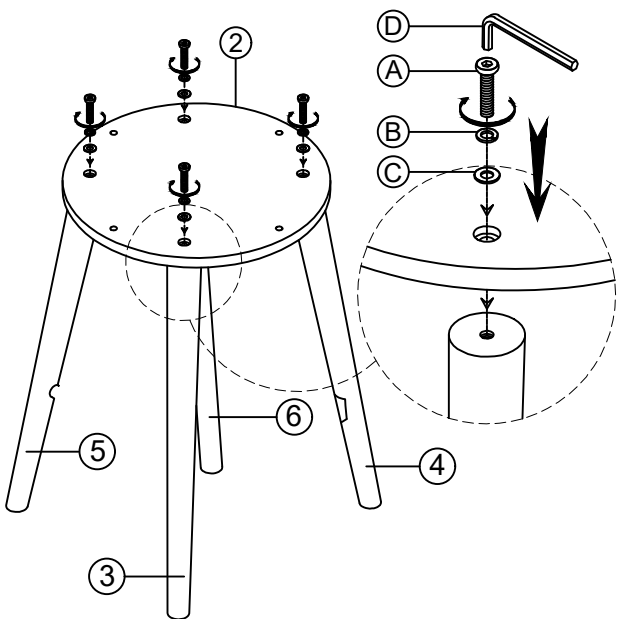

ASSEMBLY INSTRUCTIONS

DESCRIPTION : CONSOLE STOOL

Thank you for purchasing this quality product. Be sure to check all packing material carefully for small parts, which may have come loose inside the carton during shipment. Identify and count all parts and compare with the parts list below.

PARTS LIST			
NO	SKETCH	DESCRIPTION	Q'TY
1		Wooden Seat	1pc
2		Mounting Plate	1pc
3		Left Front Leg	1pc
4		Right Front Leg	1pc
5		Left Back Leg	1pc
6		Right Back Leg	1pc

HARDWARE LIST				
NO	SKETCH	DESCRIPTION	SIZE	Q'TY
A		Bolt	1/4"x35mm	8pcs
B		Spring Washer	1/4"	8pcs
C		Flat Washer	1/4"x16x2mm	8pcs
D		Allen Key	4mm	1pc
E		Screw	#4*35mm	8pcs
7		Front Stretcher		1pc
8		Side Stretchers		2pcs
9		Back Stretcher		1pc

STEP 1

Note: Do not tighten all bolts

STEP 2

ASSEMBLY INSTRUCTIONS

DESCRIPTION : CONSOLE STOOL

Thank you for purchasing this quality product. Be sure to check all packing material carefully for small parts, which may have come loose inside the carton during shipment. Identify and count all parts and compare with the parts list below.

STEP 3

STEP 4

STEP 5