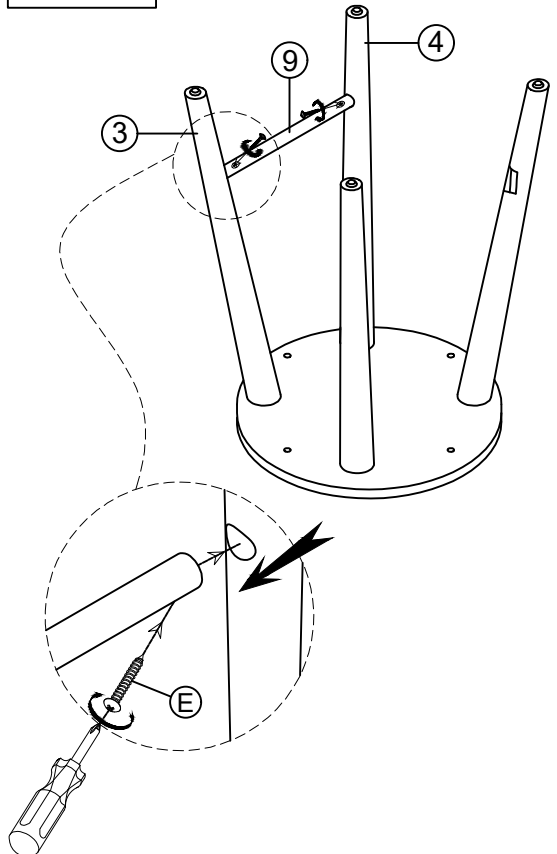

ASSEMBLY INSTRUCTIONS

DESCRIPTION : CONSOLE STOOL

Thank you for purchasing this quality product. Be sure to check all packing material carefully for small parts, which may have come loose inside the carton during shipment. Identify and count all parts and compare with the parts list below.

PARTS LIST			
NO	SKETCH	DESCRIPTION	Q'TY
1		Wooden Seat	1pc
2		Mounting Plate	1pc
3		Left Front Leg	1pc
4		Right Front Leg	1pc
5		Left Back Leg	1pc
6		Right Back Leg	1pc

HARDWARE LIST				
NO	SKETCH	DESCRIPTION	SIZE	Q'TY
A		Bolt	1/4"x35mm	8pcs
B		Spring Washer	1/4"	8pcs
C		Flat Washer	1/4"x16x2mm	8pcs
D		Allen Key	4mm	1pc
E		Screw	#4*35mm	8pcs
7		Front Stretcher		1pc
8		Side Stretchers		2pcs
9		Back Stretcher		1pc

STEP 1

Note: Do not tighten all bolts

STEP 2

ASSEMBLY INSTRUCTIONS

DESCRIPTION : CONSOLE STOOL

Thank you for purchasing this quality product. Be sure to check all packing material carefully for small parts, which may have come loose inside the carton during shipment. Identify and count all parts and compare with the parts list below.