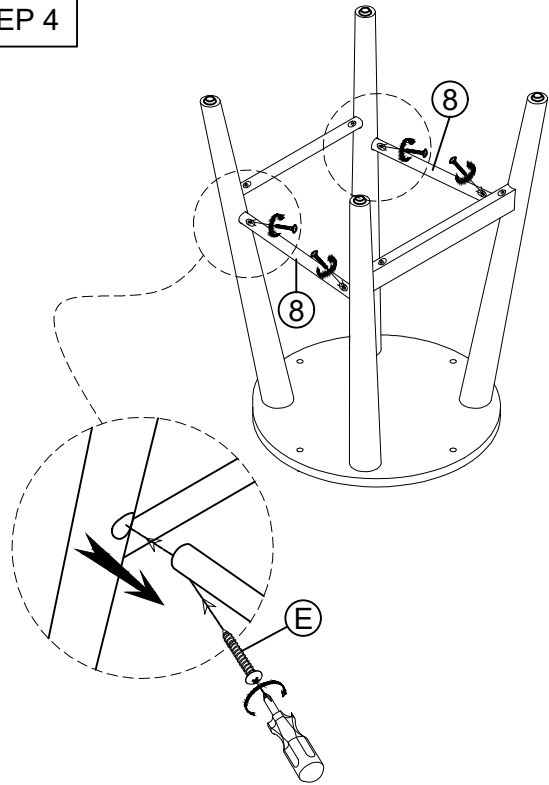

PARTS LIST			
NO	SKETCH	DESCRIPTION	Q'TY
1		Wooden Seat	1pc
2		Mounting Plate	1pc
3		Left Front Leg	1pc
4		Right Front Leg	1pc
5		Left Back Leg	1pc
6		Right Back Leg	1pc

HARDWARE LIST				
NO	SKETCH	DESCRIPTION	SIZE	Q'TY
A		Bolt	1/4"x35mm	8pcs
B		Spring Washer	1/4"	8pcs
C		Flat Washer	1/4"x16x2mm	8pcs
D		Allen Key	4mm	1pc
E		Screw	#4*35mm	8pcs
7		Front Stretcher		1pc
8		Side Stretchers		2pcs
9		Back Stretcher		1pc

STEP 1

Note: Do not tighten all bolts

STEP 2

ASSEMBLY INSTRUCTIONS

DESCRIPTION : CONSOLE STOOL

Thank you for purchasing this quality product. Be sure to check all packing material carefully for small parts, which may have come loose inside the carton during shipment. Identify and count all parts and compare with the parts list below.

STEP 3

STEP 4

STEP 5