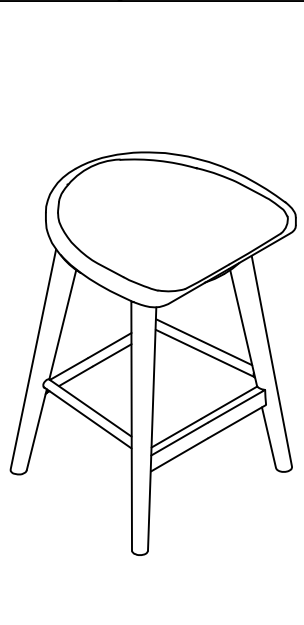

ASSEMBLY INSTRUCTIONS

DESCRIPTION : CONSOLE STOOL

Thank you for purchasing this quality product. Be sure to check all packing material carefully for small parts, which may have come loose inside the carton during shipment. Identify and count all parts and compare with the parts list below.

PARTS LIST			
NO	SKETCH	DESCRIPTION	Q'TY
1		Wooden Seat	1pc
2		Mounting Plate	1pc
3		Left Front Leg	1pc
4		Right Front Leg	1pc
5		Left Back Leg	1pc
6		Right Back Leg	1pc

HARDWARE LIST				
NO	SKETCH	DESCRIPTION	SIZE	Q'TY
A		Bolt	1/4"x35mm	8pcs
B		Spring Washer	1/4"	8pcs
C		Flat Washer	1/4"x16x2mm	8pcs
D		Allen Key	4mm	1pc
E		Screw	#4*35mm	8pcs
7		Front Stretcher		1pc
8		Side Stretchers		2pcs
9		Back Stretcher		1pc

STEP 1

Note: Do not tighten all bolts

STEP 2

ASSEMBLY INSTRUCTIONS

DESCRIPTION : CONSOLE STOOL

Thank you for purchasing this quality product. Be sure to check all packing material carefully for small parts, which may have come loose inside the carton during shipment. Identify and count all parts and compare with the parts list below.