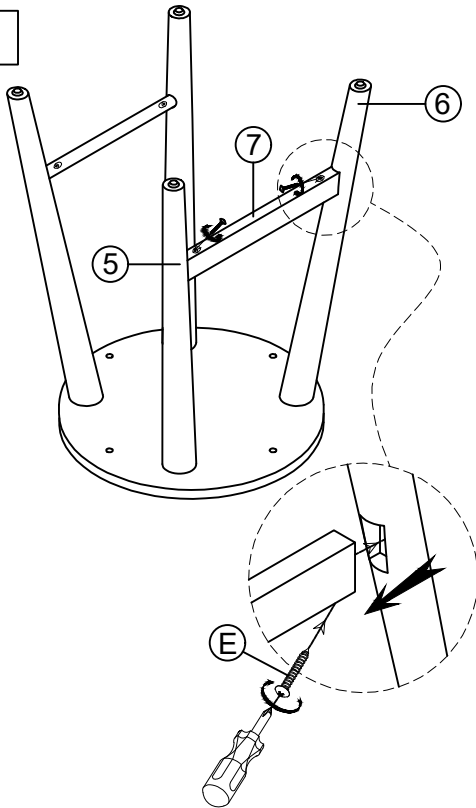

PARTS LIST			
NO	SKETCH	DESCRIPTION	Q'TY
1		Wooden Seat	1pc
2		Mounting Plate	1pc
3		Left Front Leg	1pc
4		Right Front Leg	1pc
5		Left Back Leg	1pc
6		Right Back Leg	1pc

HARDWARE LIST				
NO	SKETCH	DESCRIPTION	SIZE	Q'TY
A		Bolt	1/4"x35mm	8pcs
B		Spring Washer	1/4"	8pcs
C		Flat Washer	1/4"x16x2mm	8pcs
D		Allen Key	4mm	1pc
E		Screw	#4*35mm	8pcs
7		Front Stretcher		1pc
8		Side Stretchers		2pcs
9		Back Stretcher		1pc

STEP 1

Note: Do not tighten all bolts

STEP 2

ASSEMBLY INSTRUCTIONS

DESCRIPTION : CONSOLE STOOL

Thank you for purchasing this quality product. Be sure to check all packing material carefully for small parts, which may have come loose inside the carton during shipment. Identify and count all parts and compare with the parts list below.

STEP 3

STEP 4

STEP 5