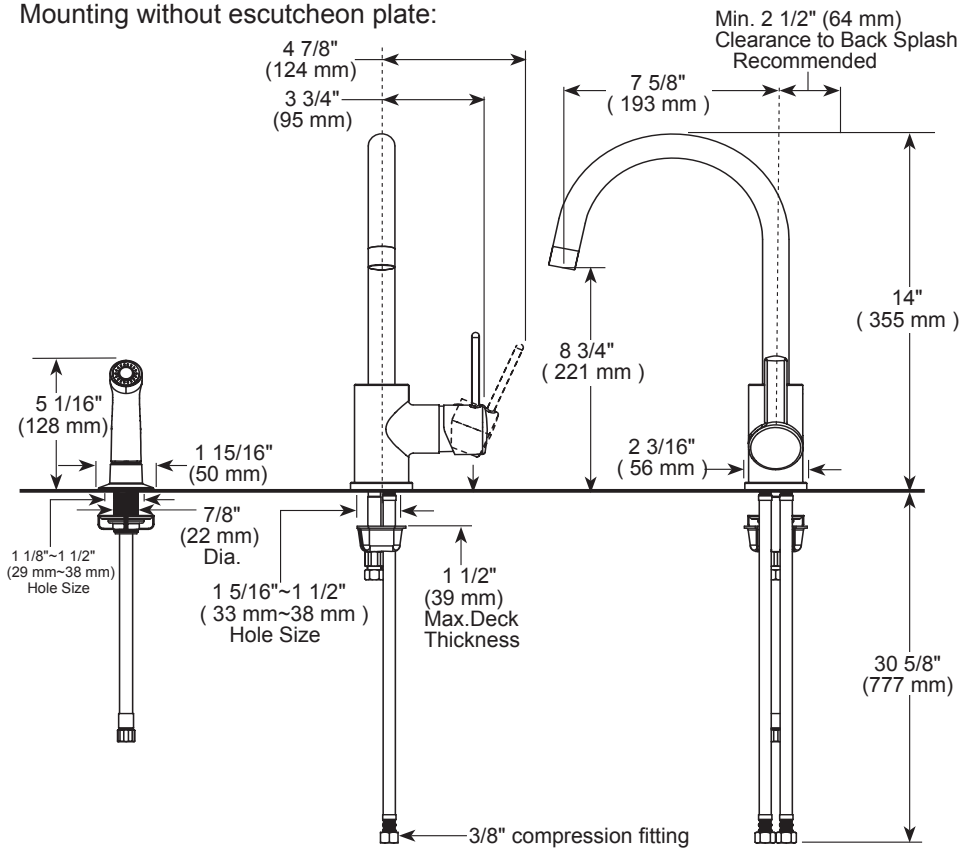

PEERLESS®

P199152LF-▲

Mounting without escutcheon plate:

KITCHEN FAUCET:

- Single Handle Deck Mount
- 1, 2, 3 or 4 Hole Sink Applications

Mounting with escutcheon plate:

STANDARD SPECIFICATIONS:

- Max. flow rate 1.5 gpm @ 60 psi, 5.7 L/min @ 414 kPa
- One, two, three, or four hole mount (escutcheon optional, included)
- Spout rotates 360°
- Ceramic cartridge
- Polymer braided flexible supply hose with 3/8" compression fitting - 30 5/8" (777 mm) long
- Diverter cap for spray included for alternative sink hole applications