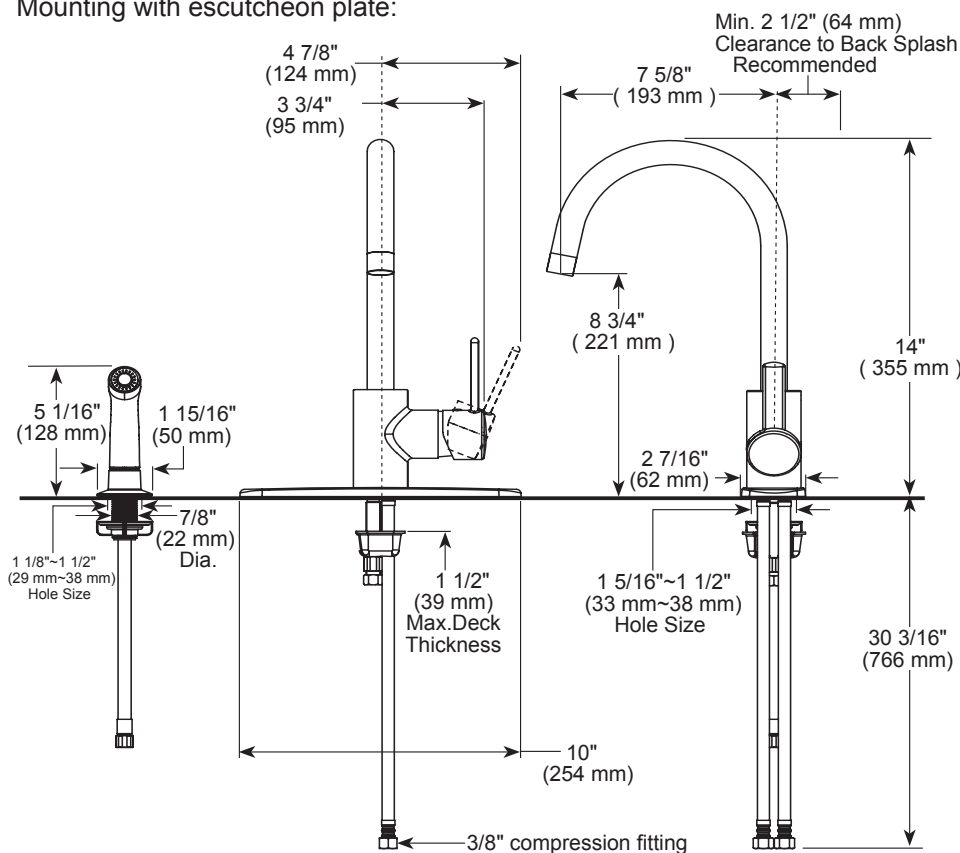

PEERLESS®

P199152LF-▲

Mounting without escutcheon plate:

KITCHEN FAUCET:

- Single Handle Deck Mount
- 1, 2, 3 or 4 Hole Sink Applications

Mounting with escutcheon plate:

STANDARD SPECIFICATIONS:

- Max. flow rate 1.5 gpm @ 60 psi, 5.7 L/min @ 414 kPa
- One, two, three, or four hole mount (escutcheon optional, included)
- Spout rotates 360°
- Ceramic cartridge
- Polymer braided flexible supply hose with 3/8" compression fitting - 30 5/8" (777 mm) long
- Diverter cap for spray included for alternative sink hole applications