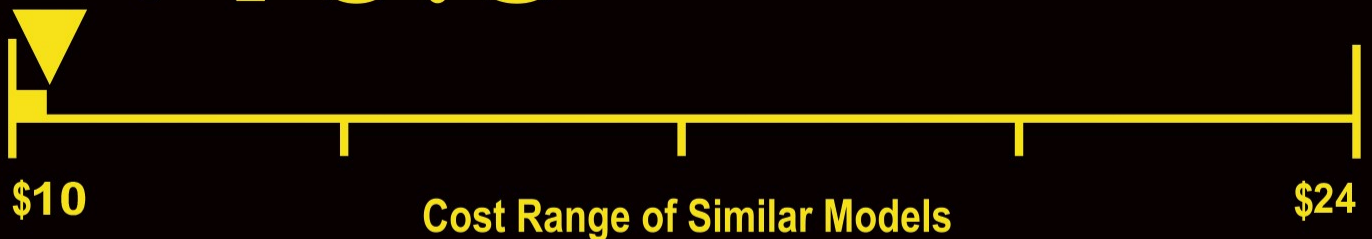

Estimated Yearly Energy Cost (when used with an electric water heater)

$10.3

96 kWh
Estimated Yearly Electricity Use

$7
Estimated Yearly Energy Cost
(when used with a natural gas water heater)

- Your cost will depend on your utility rates and use.
- Cost range based only on compact capacity models.
- Estimated operating cost based on six wash loads a week and a national average electricity cost of 12 cents per kWh and natural gas cost of $1.09 per therm.