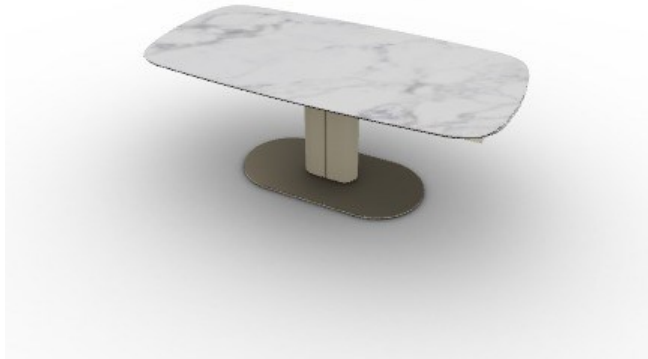

## CAMEO

CAMEO is an extendable table with a sharply defined oval silhouette which imbues it with a powerful personality and not only provides stability but allows the space beneath the top to be used to the utmost. Made from coated metal, the central column supports the various types of tops; a metal/wood combination is invariably refined whereas the mixture of metal and ceramic with a marble effect creates a playful contrast between cold and warm materials and is edgily modern.

<b>Total Height:</b>	29 3/4 inches
<b>Width:</b>	78 3/4 (97.6376 3/4 ) (116.5352 5/8 ) inches
<b>Depth:</b>	39 3/8 inches
<b>Column:</b>	METAL / MATT PEARL BEIGE
<b>Floor plate:</b>	METAL / MATT PEARL BEIGE
<b>Frame:</b>	METAL / MATT PEARL BEIGE
<b>Top and extension:</b>	COUPLED CERAMIC AND GLASS / WHITE MARBLE (GLOSSY)