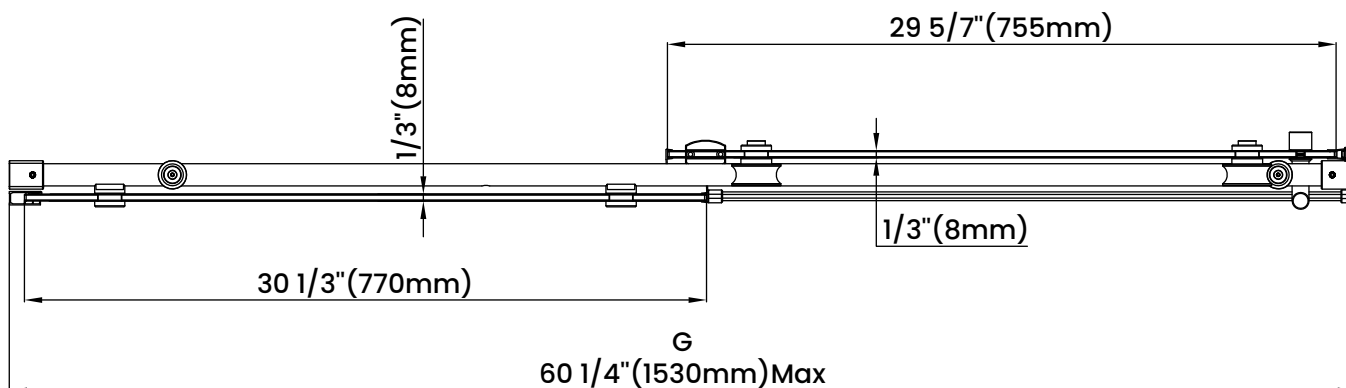

Measurements	
A	Distance Between Handle Holes
B	Handle Length
C	Distance Between Handle Holes To The Side
D	Distance Between Handle Holes To The Bottom
F	Min/Max Walk-In Width
G	Min/Max Shower Door Width
H	Shower Door Height
J	Walk Through Opening Height

Measurements provided are in mm and inches.

Measurements	
A	Distance Between Handle Holes
B	Handle Length
C	Distance Between Handle Holes To The Side
D	Distance Between Handle Holes To The Bottom
F	Min/Max Walk-In Width
G	Min/Max Shower Door Width
H	Shower Door Height
J	Walk Through Opening Height

Measurements provided are in mm and inches.