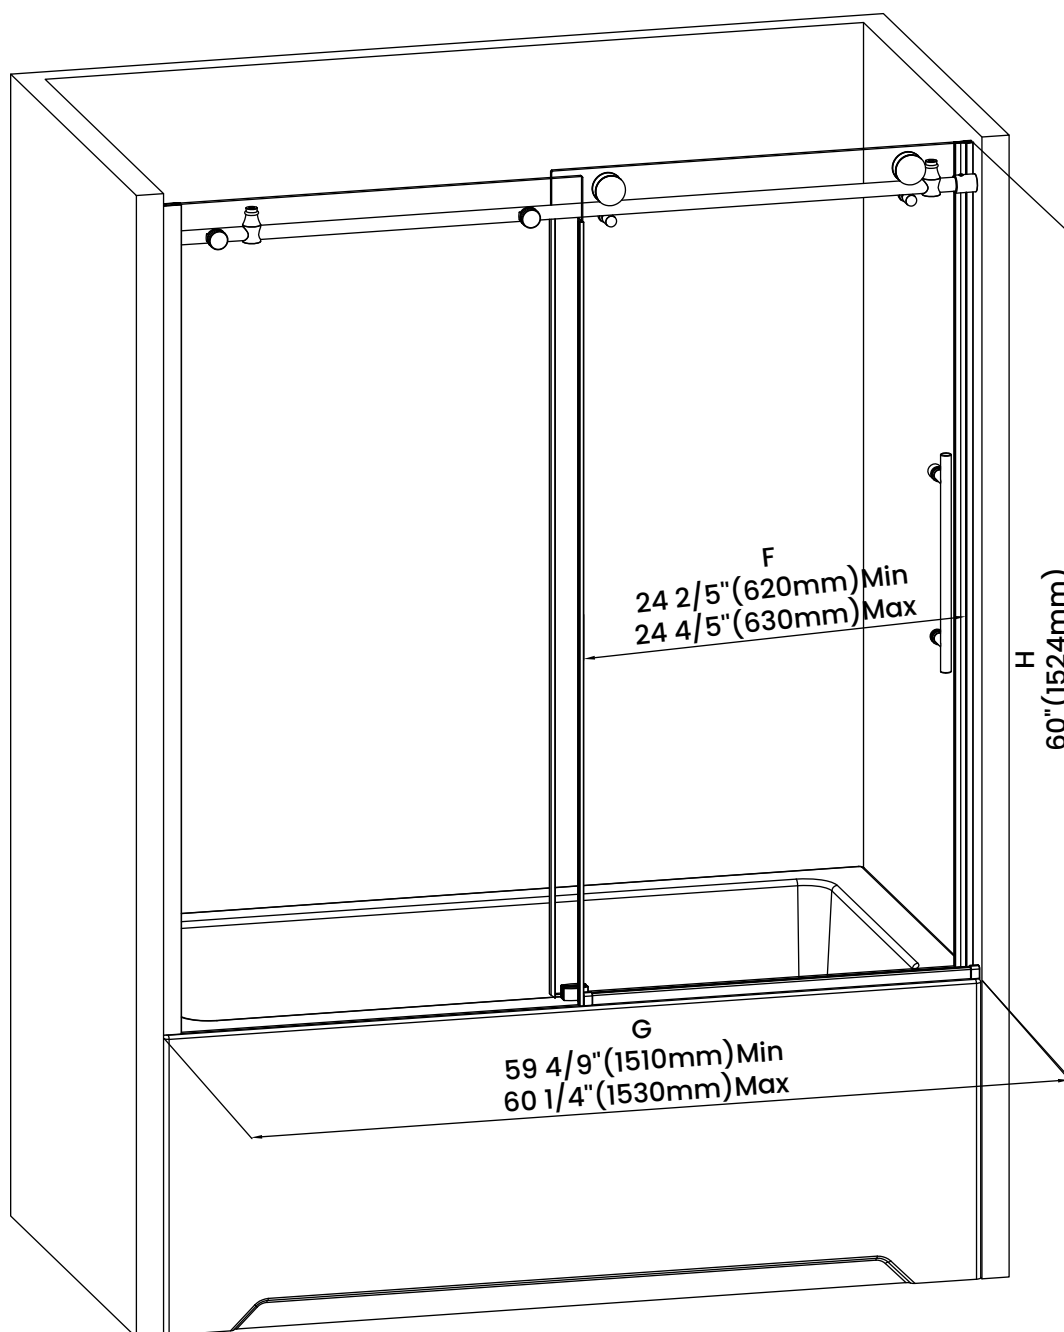

Measurements	
A	Distance Between Handle Holes
B	Handle Length
C	Distance Between Handle Holes To The Side
D	Distance Between Handle Holes To The Bottom
F	Min/Max Walk-In Width
G	Min/Max Shower Door Width
H	Shower Door Height
J	Walk Through Opening Height

Measurements provided are in mm and inches.

Measurements	
A	Distance Between Handle Holes
B	Handle Length
C	Distance Between Handle Holes To The Side
D	Distance Between Handle Holes To The Bottom
F	Min/Max Walk-In Width
G	Min/Max Shower Door Width
H	Shower Door Height
J	Walk Through Opening Height

Measurements provided are in mm and inches.