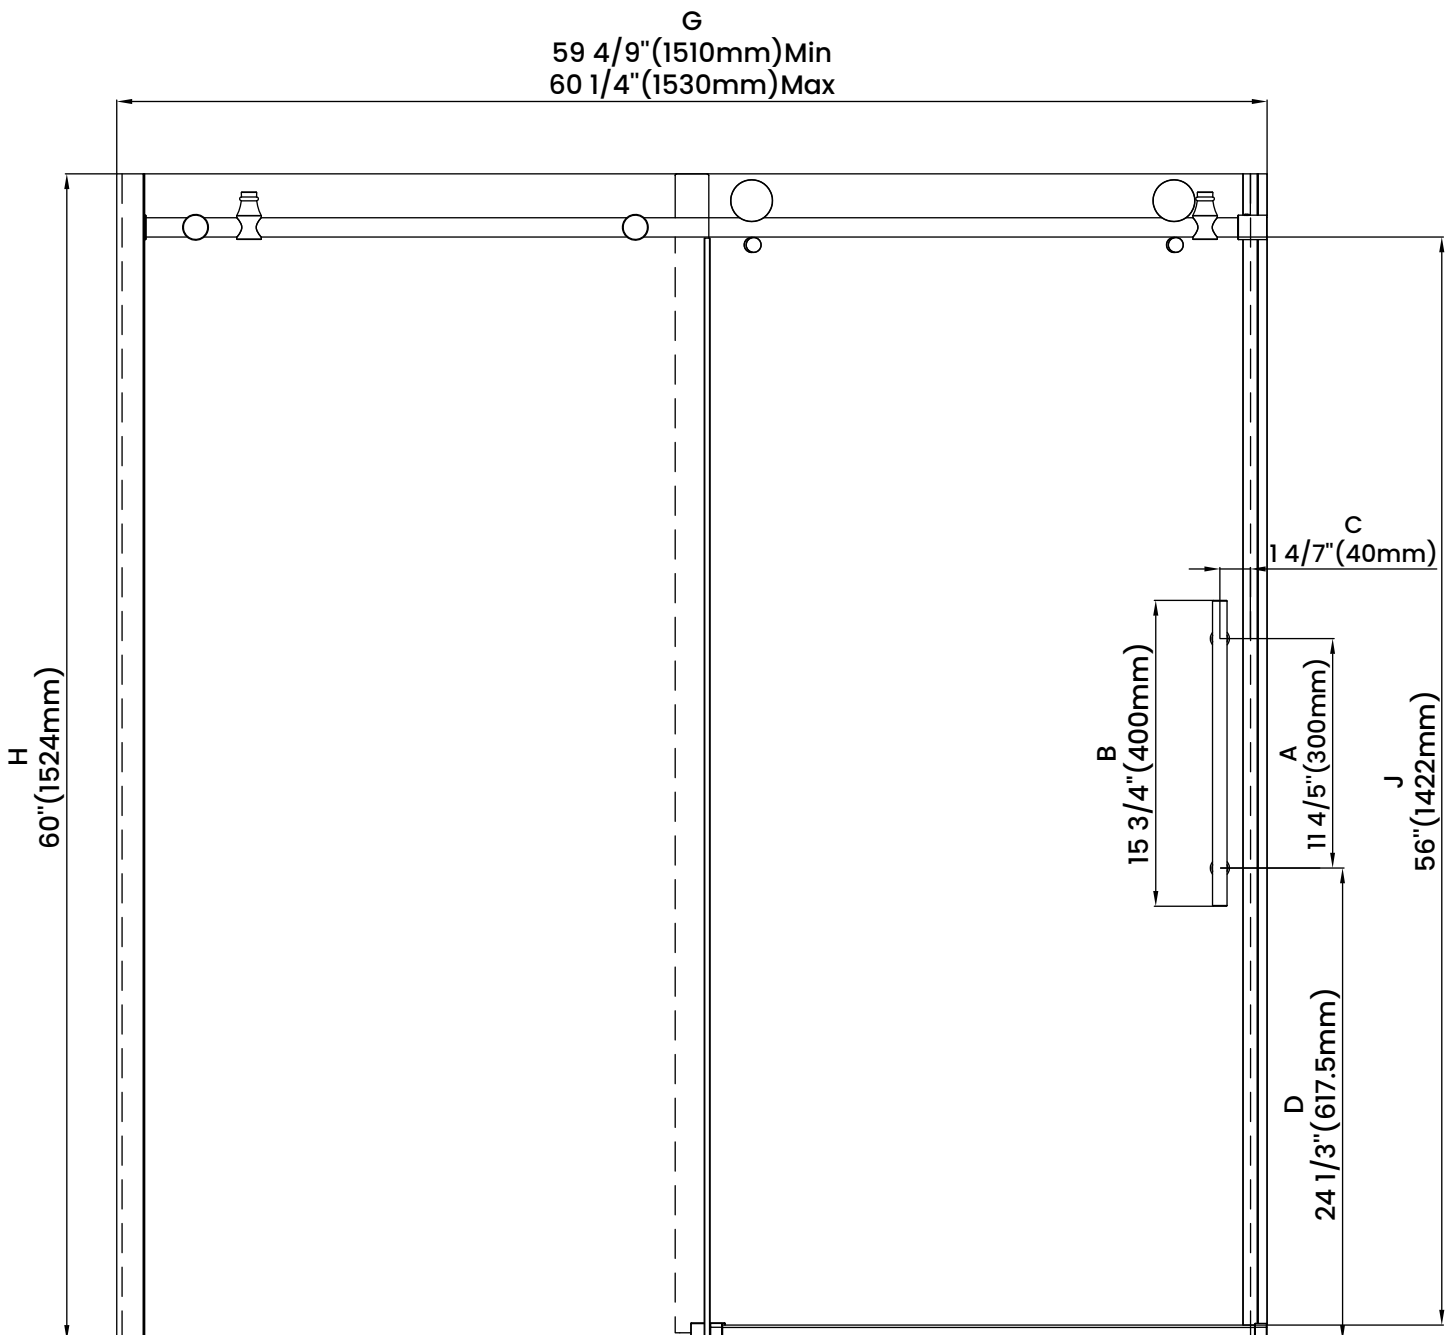

Measurements	
A	Distance Between Handle Holes
B	Handle Length
C	Distance Between Handle Holes To The Side
D	Distance Between Handle Holes To The Bottom
F	Min/Max Walk-In Width
G	Min/Max Shower Door Width
H	Shower Door Height
J	Walk Through Opening Height

Measurements provided are in mm and inches.

Measurements	
A	Distance Between Handle Holes
B	Handle Length
C	Distance Between Handle Holes To The Side
D	Distance Between Handle Holes To The Bottom
F	Min/Max Walk-In Width
G	Min/Max Shower Door Width
H	Shower Door Height
J	Walk Through Opening Height

Measurements provided are in mm and inches.