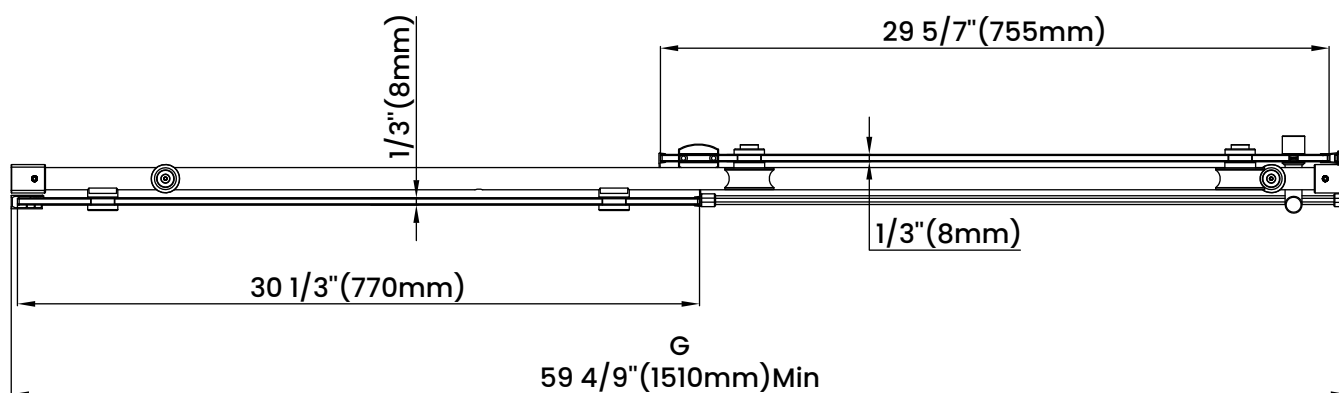

Measurements	
A	Distance Between Handle Holes
B	Handle Length
C	Distance Between Handle Holes To The Side
D	Distance Between Handle Holes To The Bottom
F	Min/Max Walk-In Width
G	Min/Max Shower Door Width
H	Shower Door Height
J	Walk Through Opening Height

Measurements provided are in mm and inches.

Measurements	
A	Distance Between Handle Holes
B	Handle Length
C	Distance Between Handle Holes To The Side
D	Distance Between Handle Holes To The Bottom
F	Min/Max Walk-In Width
G	Min/Max Shower Door Width
H	Shower Door Height
J	Walk Through Opening Height

Measurements provided are in mm and inches.