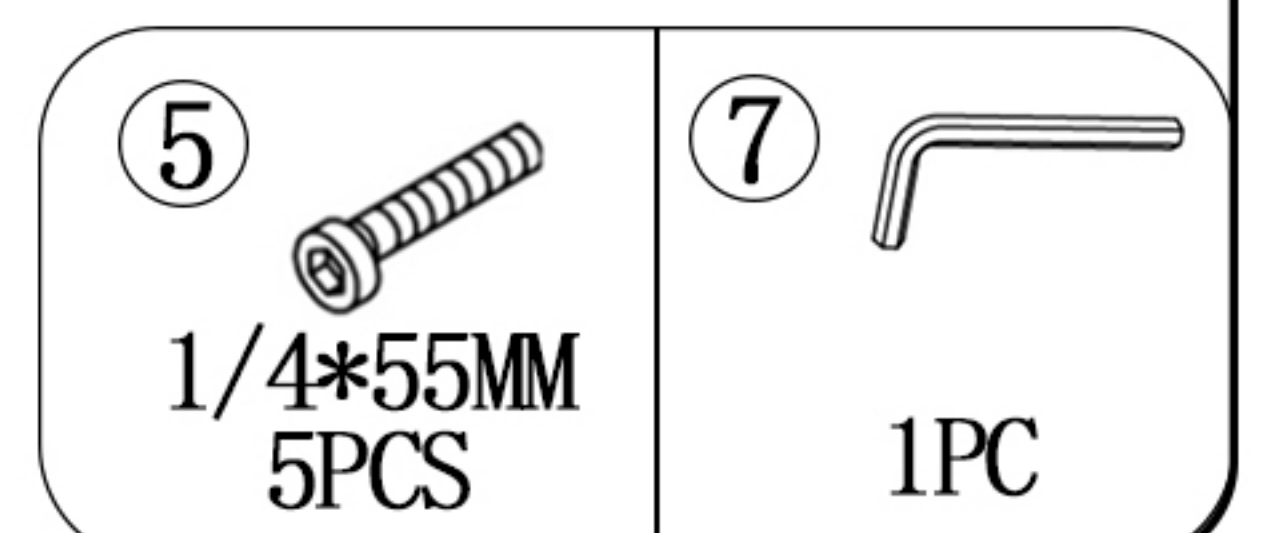

ASSEMBLY INSTRUCTION

SKU:MF198909

STEP 3

STEP 4