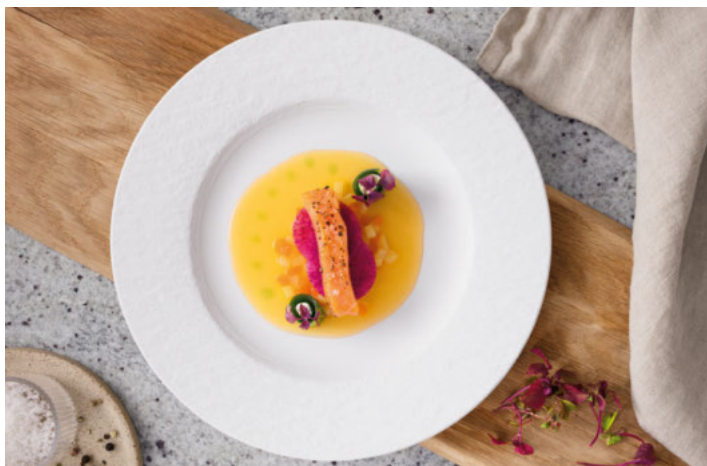

Villeroy & Boch
1748

Collection
MANUFACTURE

villeroy-boch.com

COOK & SERVE LIKE A PRO

PRO-STYLE KITCHEN IN YOUR HOME

A global trend - amateur chefs impress their guests with culinary creations and a perfectly set table, just like in a high-end restaurant. Your own home is turned into a Michelin-starred restaurant and every invitation into a fine dining experience.

COLLECTION MANUFACTURE

ELEGANT DESIGN FOR PERFECT DINING EXPERIENCE

Our best-selling Manufacture collection is not only the most attractive stage for a modern professional menu, but it also provides everything you need to set the perfect table. The Manufacture glass and cutlery ranges and Manufacture Swirl accessories complement the overall look. Modern, clear design meets warm copper shades.

TREAT YOURSELF TO SOMETHING SPECIAL

PERFECTION IN EVERY DETAIL:

- Unique slate look
- Coloured-through Premium Porcelain
- Made in Germany
- Complete set: porcelain, cutlery, glasses
- The porcelain is dishwasher-safe and microwave-safe

White wine goblet
Set 2 pcs.
365 ml · 12³/₄ oz.
24 cm · 9³/₈"
11-3793-8125

COLLECTION

MANUFACTURE SWIRL

THE STATEMENT PIECE

The new Manufacture Swirl glass vases feature a beautiful interplay of dark areas and hand-painted rings with a metallic look. The perfect addition to the rest of the Manufacture collection.