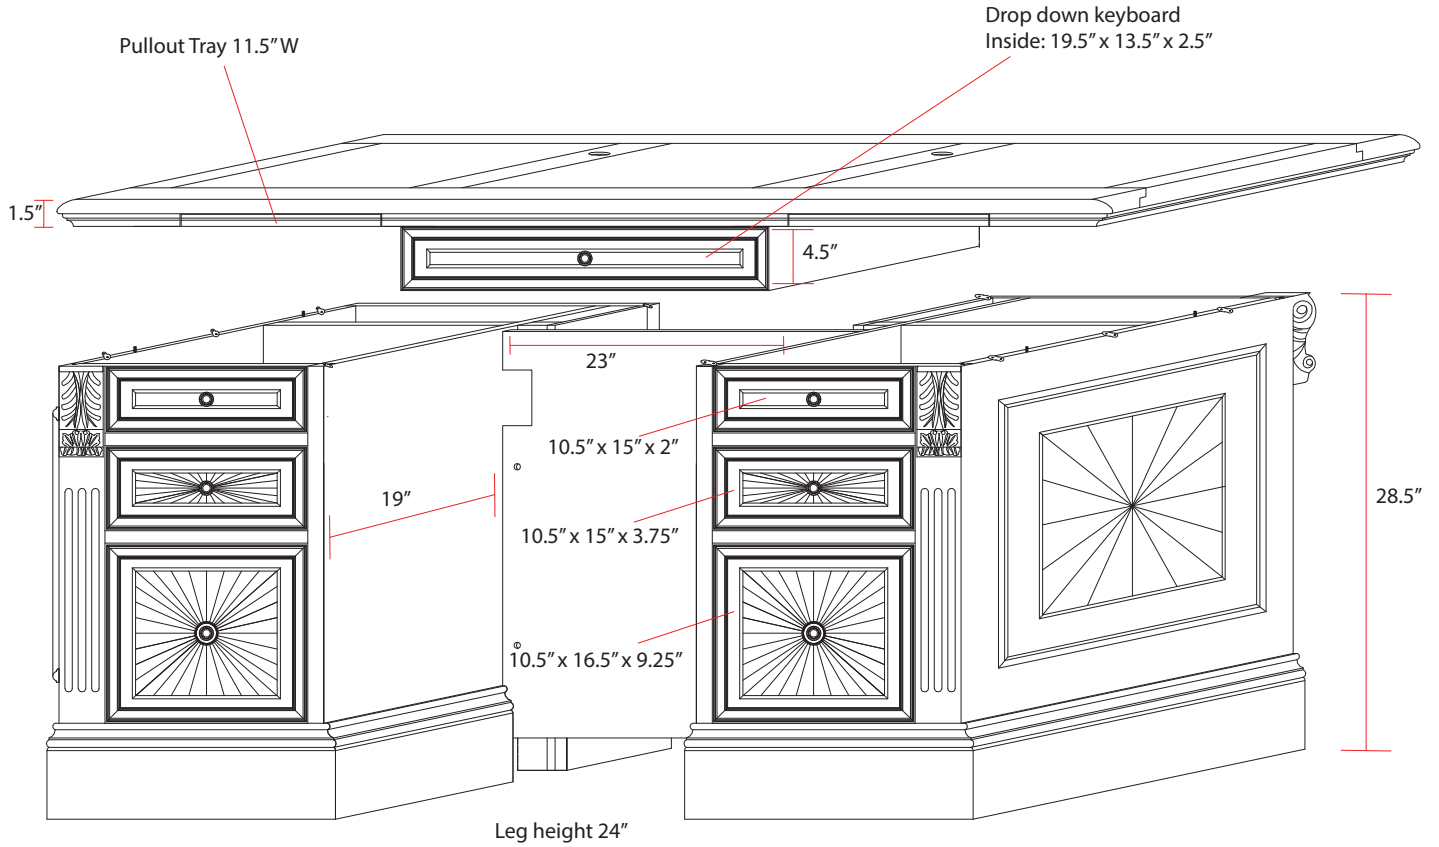

# Huntington 480-3 Production

Overall: 66" x 36" x 30.25"

Inside behind glass  
adj wood shelf  
15" x 9" x 21.5"  
5 holes, bottom to first 8"  
1" between  
Front 11.5" x 9" x 21.5"