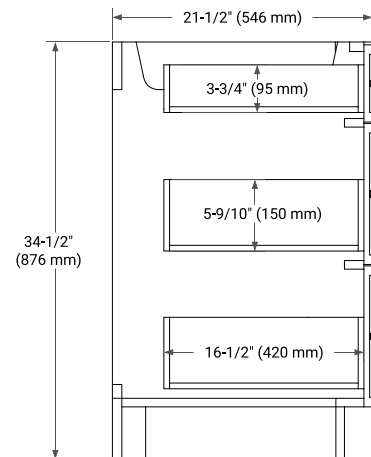

KELLY 60" SINGLE SINK BASE CABINET

ARIEL

BASE CABINET DIMENSIONS

60" W x 21.5" D x 34.5" H

FEATURES

- Solid wood frame and Plywood
- Soft-close system
- Dovetail construction
- Stylish Slim Shaker Door
- Pull-out inside drawer
- Adjustable shelf

SIDE VIEW

PLAN VIEW