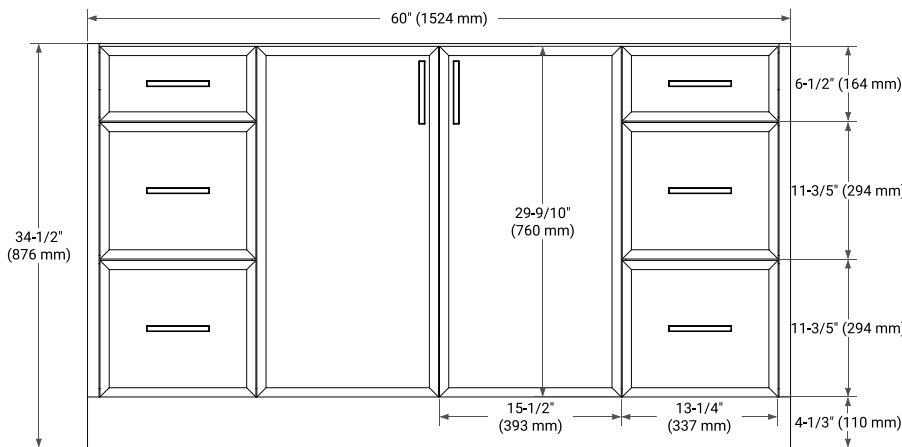

KELLY 60" SINGLE SINK BASE CABINET

ARIEL

BASE CABINET DIMENSIONS

60" W x 21.5" D x 34.5" H

FEATURES

- Solid wood frame and Plywood
- Soft-close system
- Dovetail construction
- Stylish Slim Shaker Door
- Pull-out inside drawer
- Adjustable shelf

SIDE VIEW

PLAN VIEW