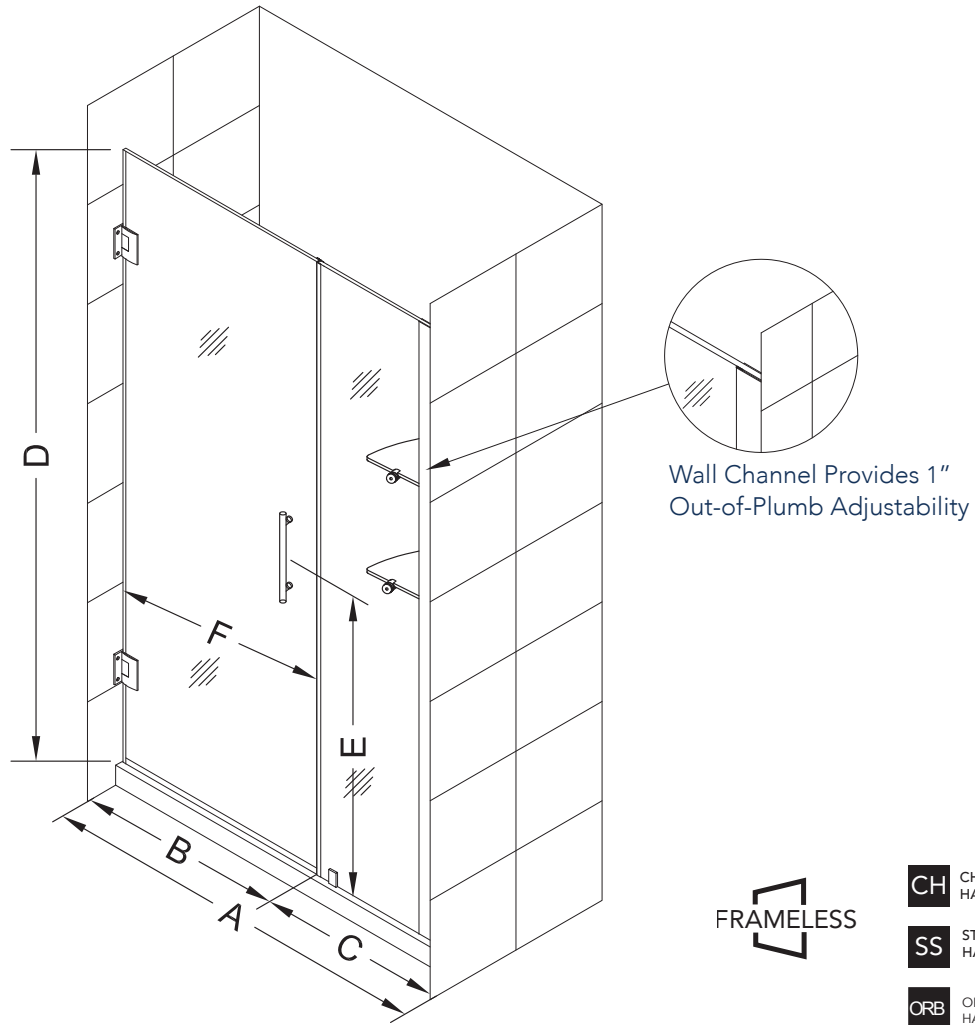

# Aston BelmoreGS SDR 960-4329

**CH** CHROME HARDWARE

**SS** STAINLESS STEEL HARDWARE

**ORB** OIL RUBBED BRONZE HARDWARE

MODEL	WALL OPENING(A)	DOOR PANEL WIDTH(B)	FIXED PANEL WIDTH(C)	HEIGHT (D)	HANDLE HEIGHT(E)	ENTRY OPEN(F)
SDR960-4329-10	42 1/4" - 43 1/4"	28 5/8"	13 5/8"	72"	36 1/4"	26 5/8" - 27 5/8"