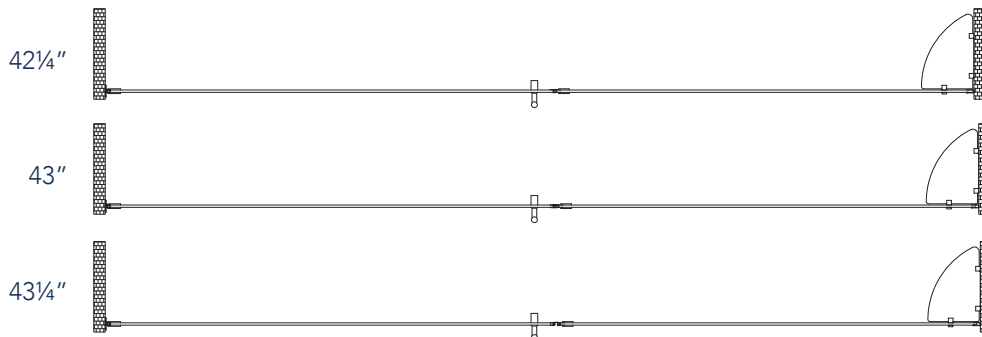

# Aston BelmoreGS SDR 960-4329

**CH** CHROME HARDWARE

**SS** STAINLESS STEEL HARDWARE

**ORB** OIL RUBBED BRONZE HARDWARE

MODEL	WALL OPENING(A)	DOOR PANEL WIDTH(B)	FIXED PANEL WIDTH(C)	HEIGHT (D)	HANDLE HEIGHT(E)	ENTRY OPEN(F)
SDR960-4329-10	42 1/4" - 43 1/4"	28 5/8"	13 5/8"	72"	36 1/4"	26 5/8" - 27 5/8"