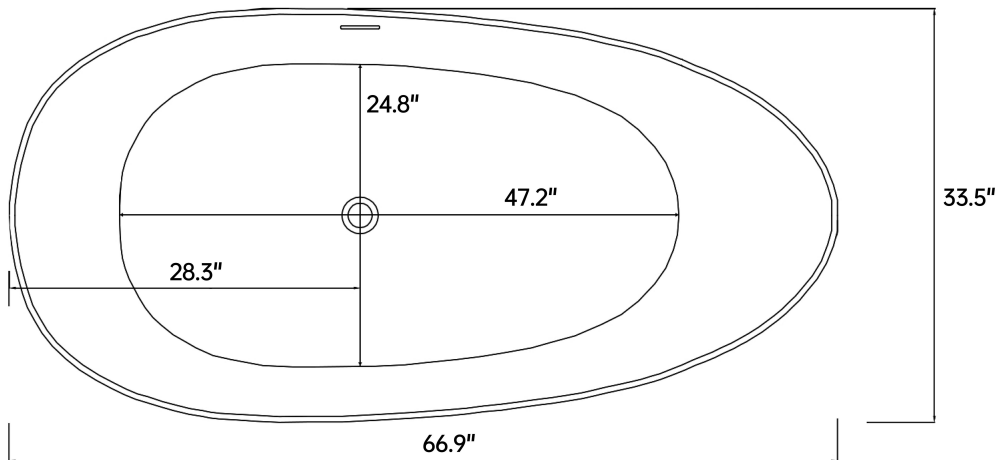

INSTALLATIONS SPECIFICATION

SKU	53067-BAT-MW
Overall Dimensions	66.9"Wx33.5"Dx22.0"H
Inner Dimensions	47.2"Wx24.8"Dx17.5"H
Bathtub Color Finish	White
Water Capacity (to overflow)	95 gallons
Water Depth (to top)	17.5 inch
Water Depth (to overflow)	14.4 inch
Seating Capacity	1 person
Tub Weight	281.1 lbs.
Overflow Height	0.3 inch
Faucet Congurations	No Faucet Drilling
With pop-up drain	Pop-up drain included
Drain & Overflow Color Finish	Matte White

Giotto

66.9"x33.5"

Solid Surface Bathtub

All measurements are approximate. Measurements may vary +/-1/2".

vertical view