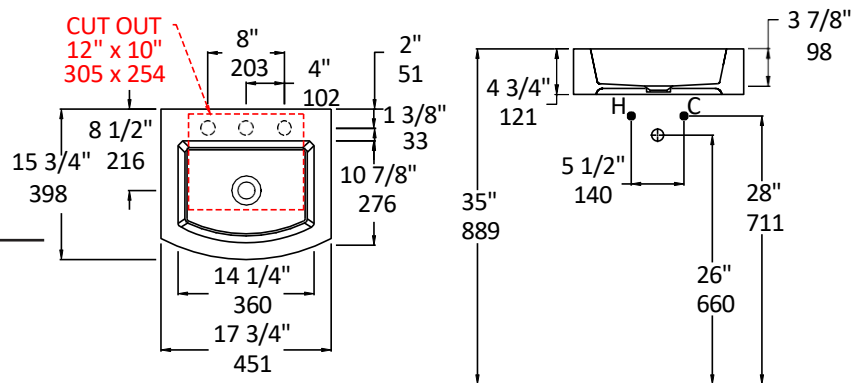

Codes + Standards:

- Meets and exceeds applicable national codes and standards

compliant when installed to specific requirements of this regulation