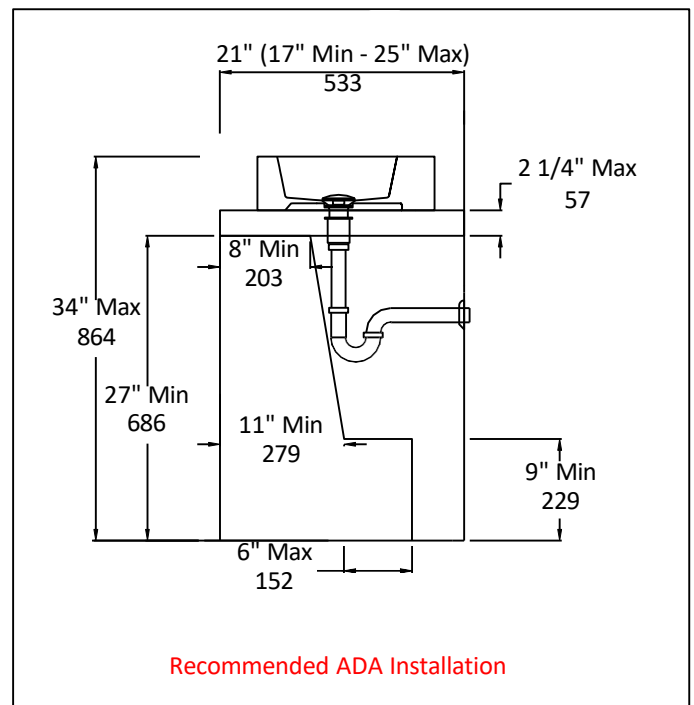

Specifications:

Installation:	Vessel
Exterior Dimensions:	17 3/4" w x 15 3/4" d x 4 3/4" h
Material:	Porcelain
Weight:	21 lbs
Overflow:	No
Finishes:	001 - White
Faucet Holes:	00 - no hole 01 - one centered hole 02 - two hole - center and right, 4" spread 03 - three hole, 8" spread
Cut-out Size:	12" x 10" (template available upon request)
Faucet Hole Size:	Ø 1 3/8"
Drain Hole Size:	Ø 1 3/4"

Recommended Items:

- European drain without overflow
 - 7100-13

LACAVA reserves the right to revise any dimension or information on this sheet without notice. Dimensions are nominal and may vary within an industry accepted tolerance of 1/4". Drawings provided herein are meant to give the user an idea of the product and are not made to scale.