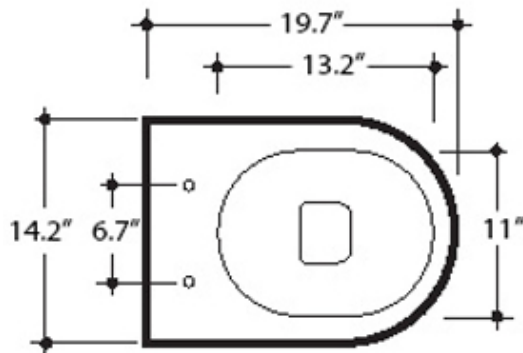

### Codes & Standards:

- ADA Compliant

\* WS Bath Collections reserves the right to revise dimensions or information on this sheet without notice

<b>Collection  </b> Flo	<b>Model  </b> Flo 3115 Toilet	Dimensions Metric <i>1 inch = 2.54 cm</i> <i>1 inch = 25.4 mm</i>	 1051 Lea Drive - Collegeville, PA 19426 Tel. 215 513 9400 - Fax 610 831 0215 <a href="http://www.ws bathcollections.com">www.ws bathcollections.com</a> - <a href="mailto:info@ws bathcollections.com">info@ws bathcollections.com</a>
----------------------------	-----------------------------------	---	---

Collection  
Flo

Model |  
Flo 3115 Toilet

Dimensions Metric  
1 inch = 2.54 cm  
1 inch = 25.4 mm

**WS**<sup>®</sup>  
BATH  
COLLECTIONS

1051 Lea Drive - Collegeville, PA 19426  
Tel. 215 513 9400 - Fax 610 831 0215  
[www.ws bathcollections.com](http://www.ws bathcollections.com) - [info@ws bathcollections.com](mailto:info@ws bathcollections.com)