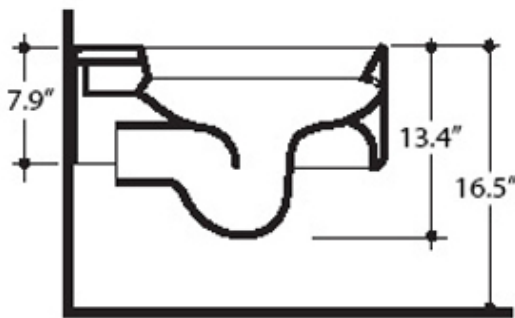

### Codes & Standards:

- ADA Compliant

\* WS Bath Collections reserves the right to revise dimensions or information on this sheet without notice

<b>Collection  </b> Flo	<b>Model  </b> Flo 3115 Toilet	Dimensions Metric <i>1 inch = 2.54 cm</i> <i>1 inch = 25.4 mm</i>	 1051 Lea Drive - Collegeville, PA 19426 Tel. 215 513 9400 - Fax 610 831 0215 <a href="http://www.ws bathcollections.com">www.ws bathcollections.com</a> - <a href="mailto:info@ws bathcollections.com">info@ws bathcollections.com</a>
----------------------------	-----------------------------------	---	---

Collection  
Flo

Model |  
Flo 3115 Toilet

Dimensions Metric  
1 inch = 2.54 cm  
1 inch = 25.4 mm

**WS**<sup>®</sup>  
BATH  
COLLECTIONS

1051 Lea Drive - Collegeville, PA 19426  
Tel. 215 513 9400 - Fax 610 831 0215  
[www.ws bathcollections.com](http://www.ws bathcollections.com) - [info@ws bathcollections.com](mailto:info@ws bathcollections.com)