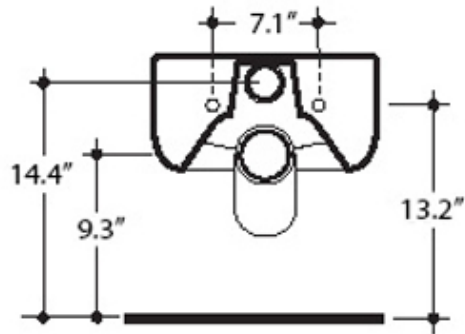

### Codes & Standards:

- ADA Compliant

\* WS Bath Collections reserves the right to revise dimensions or information on this sheet without notice

<b>Collection  </b> Flo	<b>Model  </b> Flo 3115 Toilet	Dimensions Metric <i>1 inch = 2.54 cm</i> <i>1 inch = 25.4 mm</i>	 1051 Lea Drive - Collegeville, PA 19426 Tel. 215 513 9400 - Fax 610 831 0215 <a href="http://www.ws bathcollections.com">www.ws bathcollections.com</a> - <a href="mailto:info@ws bathcollections.com">info@ws bathcollections.com</a>
----------------------------	-----------------------------------	---	---

Collection  
Flo

Model |  
Flo 3115 Toilet

Dimensions Metric  
1 inch = 2.54 cm  
1 inch = 25.4 mm

**WS**<sup>®</sup>  
BATH  
COLLECTIONS

1051 Lea Drive - Collegeville, PA 19426  
Tel. 215 513 9400 - Fax 610 831 0215  
[www.ws bathcollections.com](http://www.ws bathcollections.com) - [info@ws bathcollections.com](mailto:info@ws bathcollections.com)