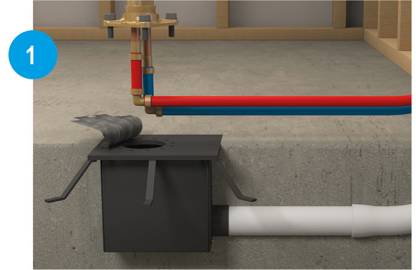

FLOOR MOUNT TUB FILLER ROUGH WITH CONCRETE FLOOR INSTALLATION BOX

RHBX

9976

Adjustable legs also available

QUICK GUIDE

INSTALLATION STEPS

Pour the concrete so that it is flush with the top of the box and the PVC pipe exits in the wall division

Remove the tape and insert the rough on which you preinstalled the piping

You are now ready to continue your project