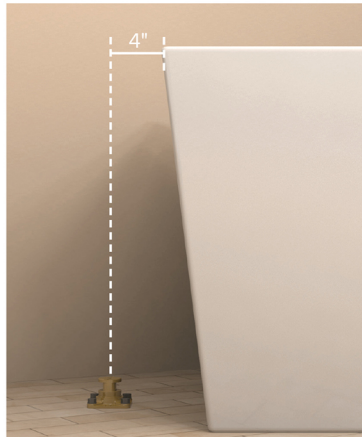

FLOOR MOUNT TUB FILLER ROUGH WITH CONCRETE FLOOR INSTALLATION BOX

RHBX

9976

Adjustable legs also available

QUICK GUIDE

INSTALLATION STEPS

Pour the concrete so that it is flush with the top of the box and the PVC pipe exits in the wall division

Remove the tape and insert the rough on which you preinstalled the piping

You are now ready to continue your project