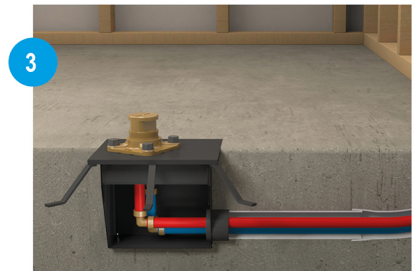

FLOOR MOUNT TUB FILLER ROUGH WITH CONCRETE FLOOR INSTALLATION BOX

RHBX

9976

Adjustable legs also available

QUICK GUIDE

INSTALLATION STEPS

Pour the concrete so that it is flush with the top of the box and the PVC pipe exits in the wall division

Remove the tape and insert the rough on which you preinstalled the piping

You are now ready to continue your project