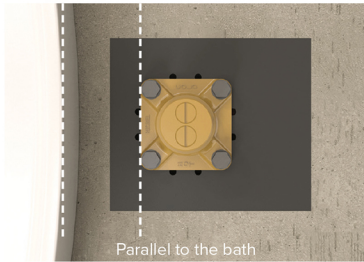

FLOOR MOUNT TUB FILLER ROUGH WITH CONCRETE FLOOR INSTALLATION BOX

RHBX

9976

Adjustable legs also available

QUICK GUIDE

INSTALLATION STEPS

Pour the concrete so that it is flush with the top of the box and the PVC pipe exits in the wall division

Remove the tape and insert the rough on which you preinstalled the piping

You are now ready to continue your project