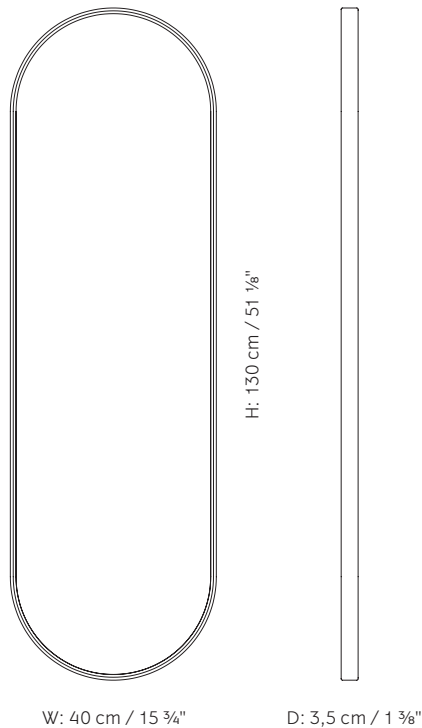

Norm Oval Mirror

Accessories—Product Sheet
menu.us

by Norm Architects

Norm Oval Mirror

Product Type

Wall Mirror

Production Process

The frame is extruded powder coated aluminium.

W: 40 cm / 15 3/4"

H: 130 cm / 51 1/8"

D: 3,5 cm / 1 3/8"

Inspired by vintage dressing room mirrors, Oval Mirror is simple and streamlined. A practical and versatile mirror, use it in the bathroom, hallway or dressing-room. Oval Mirror forms series by Norm Architects, each mirror made with a powder-coated metal frame, featuring gently rounded corners.

Norm Oval Mirror

Black
8010539

White
8010639

Norm Oval Mirror