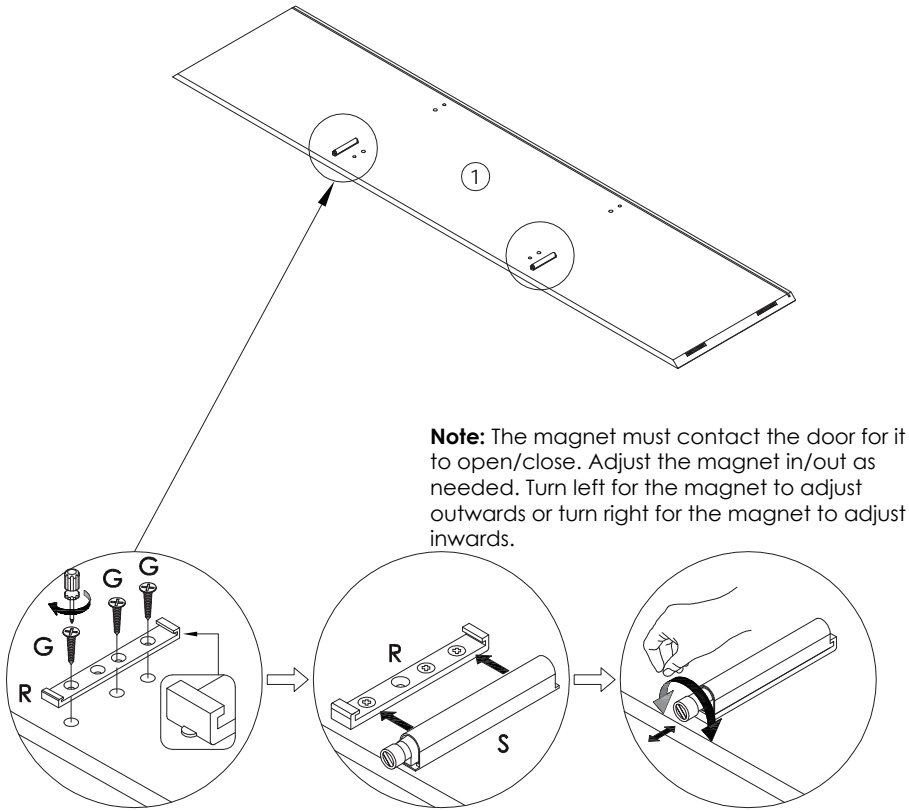

During assembly, hand tighten screws only. When the screws are in place, tighten completely.

Assembly Instructions Media Stand

PLEASE NOTE: Check that you have received all components and hardware before assembling. If you are missing any parts, contact your retailer.

1

2

Note: The magnet must contact the door for it to open/close. Adjust the magnet in/out as needed. Turn left for the magnet to adjust outwards or turn right for the magnet to adjust inwards.

During assembly, hand tighten screws only. When the screws are in place, tighten completely.