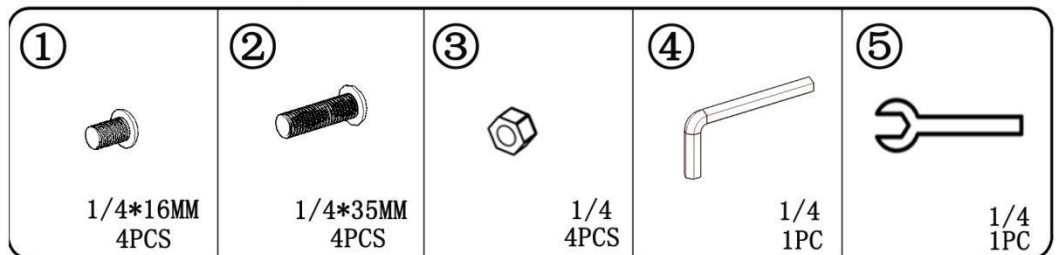

ASSEMBLY INSTRUCTION

Note: Please do not tighten all bolts until the bed is assembled completely

STEP 4