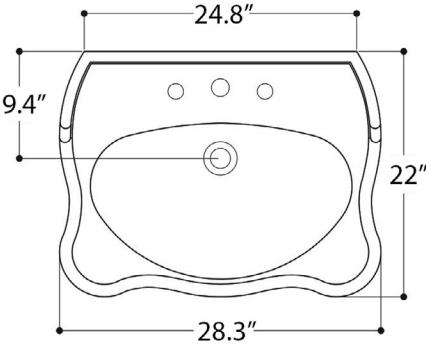

Collection | Contea	Model | Contea 72 - 0603001	Dimensions Metric <i>1 inch = 2.54 cm</i> <i>1 inch = 25.4 mm</i>	 1051 Lea Drive - Collegeville, PA 19426 Tel. 215 513 9400 - Fax 610 831 0215 www.wsbathcollections.com - info@wsbathcollections.com