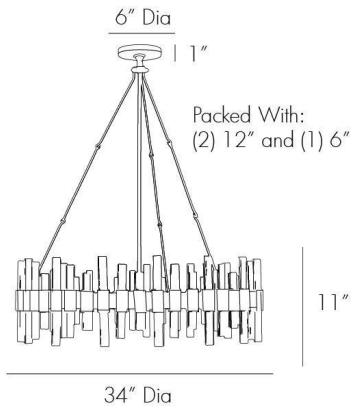

ARTERIO RS

HASKELL LARGE CHANDELIER

89055
Antique Brass, Clear Acrylic

Antique brass and clear acrylic are the perfect pair on this eight-light chandelier. Certified for damp locations and intended for interior use. Finish will vary. Additional pipe available (PIPE-101).

APPEARANCE

Materials	Brass, Acrylic, Brass
Finishes	Antique Brass, Clear, Antique Brass
Finish Will Vary	No
Top Coat/Sealant	Yes

DIMENSIONS

Overall	Dia: 34.0 in x H: 29.5 in
Canopy	H: 1 in x Dia: 6.0 in
Chandelier	H: 28 in x Dia: 34.0 in
Maximum Hanging Height as Sold	71.5 in
Minimum Hanging Height as Sold	29.5 in

WIRING

Wire Rating	Damp
Cord	10 FT, Clear/Silver, SVT
Socket	8, Type B=-E12 Other
Suggested Bulb Type	T6
Maximum Wattage	40.0
Voltage	110-120 V

CERTIFICATIONS & COMPLIANCY

Certifications	Middle East, European Union, United Kingdom, Mexico, United States, Canada
Compliance	RoHS, UL/ETL, CB

SHIPPING

Product Weight	35.0 lbs
Gross Weight 1	59.5 lbs
Shipping Box 1	W: 9.0 in x D: 37.0 in x H: 37.0 in

ADDITIONAL INFO

Features	Assembly Required

CONTRACT

Contract Suitability	Contract Suitable As Is

COMPONENTS

Pipe or Chain Included	2 - 12," 1 - 6"

ADDITIONAL PARTS AVAILABLE

PIPE-101	(1) 6", (1) 12"

REPLACEMENT PARTS

CANOPY-106
89055HOOK
89055LGACR
89055MEDACR
89055SMACR