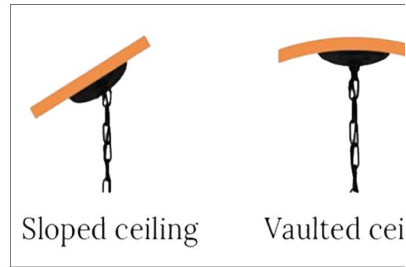

Product Dimensions

E14 BULB BASE
Recommended Bulb
(NOT INCLUDE)

iling

SE

DS